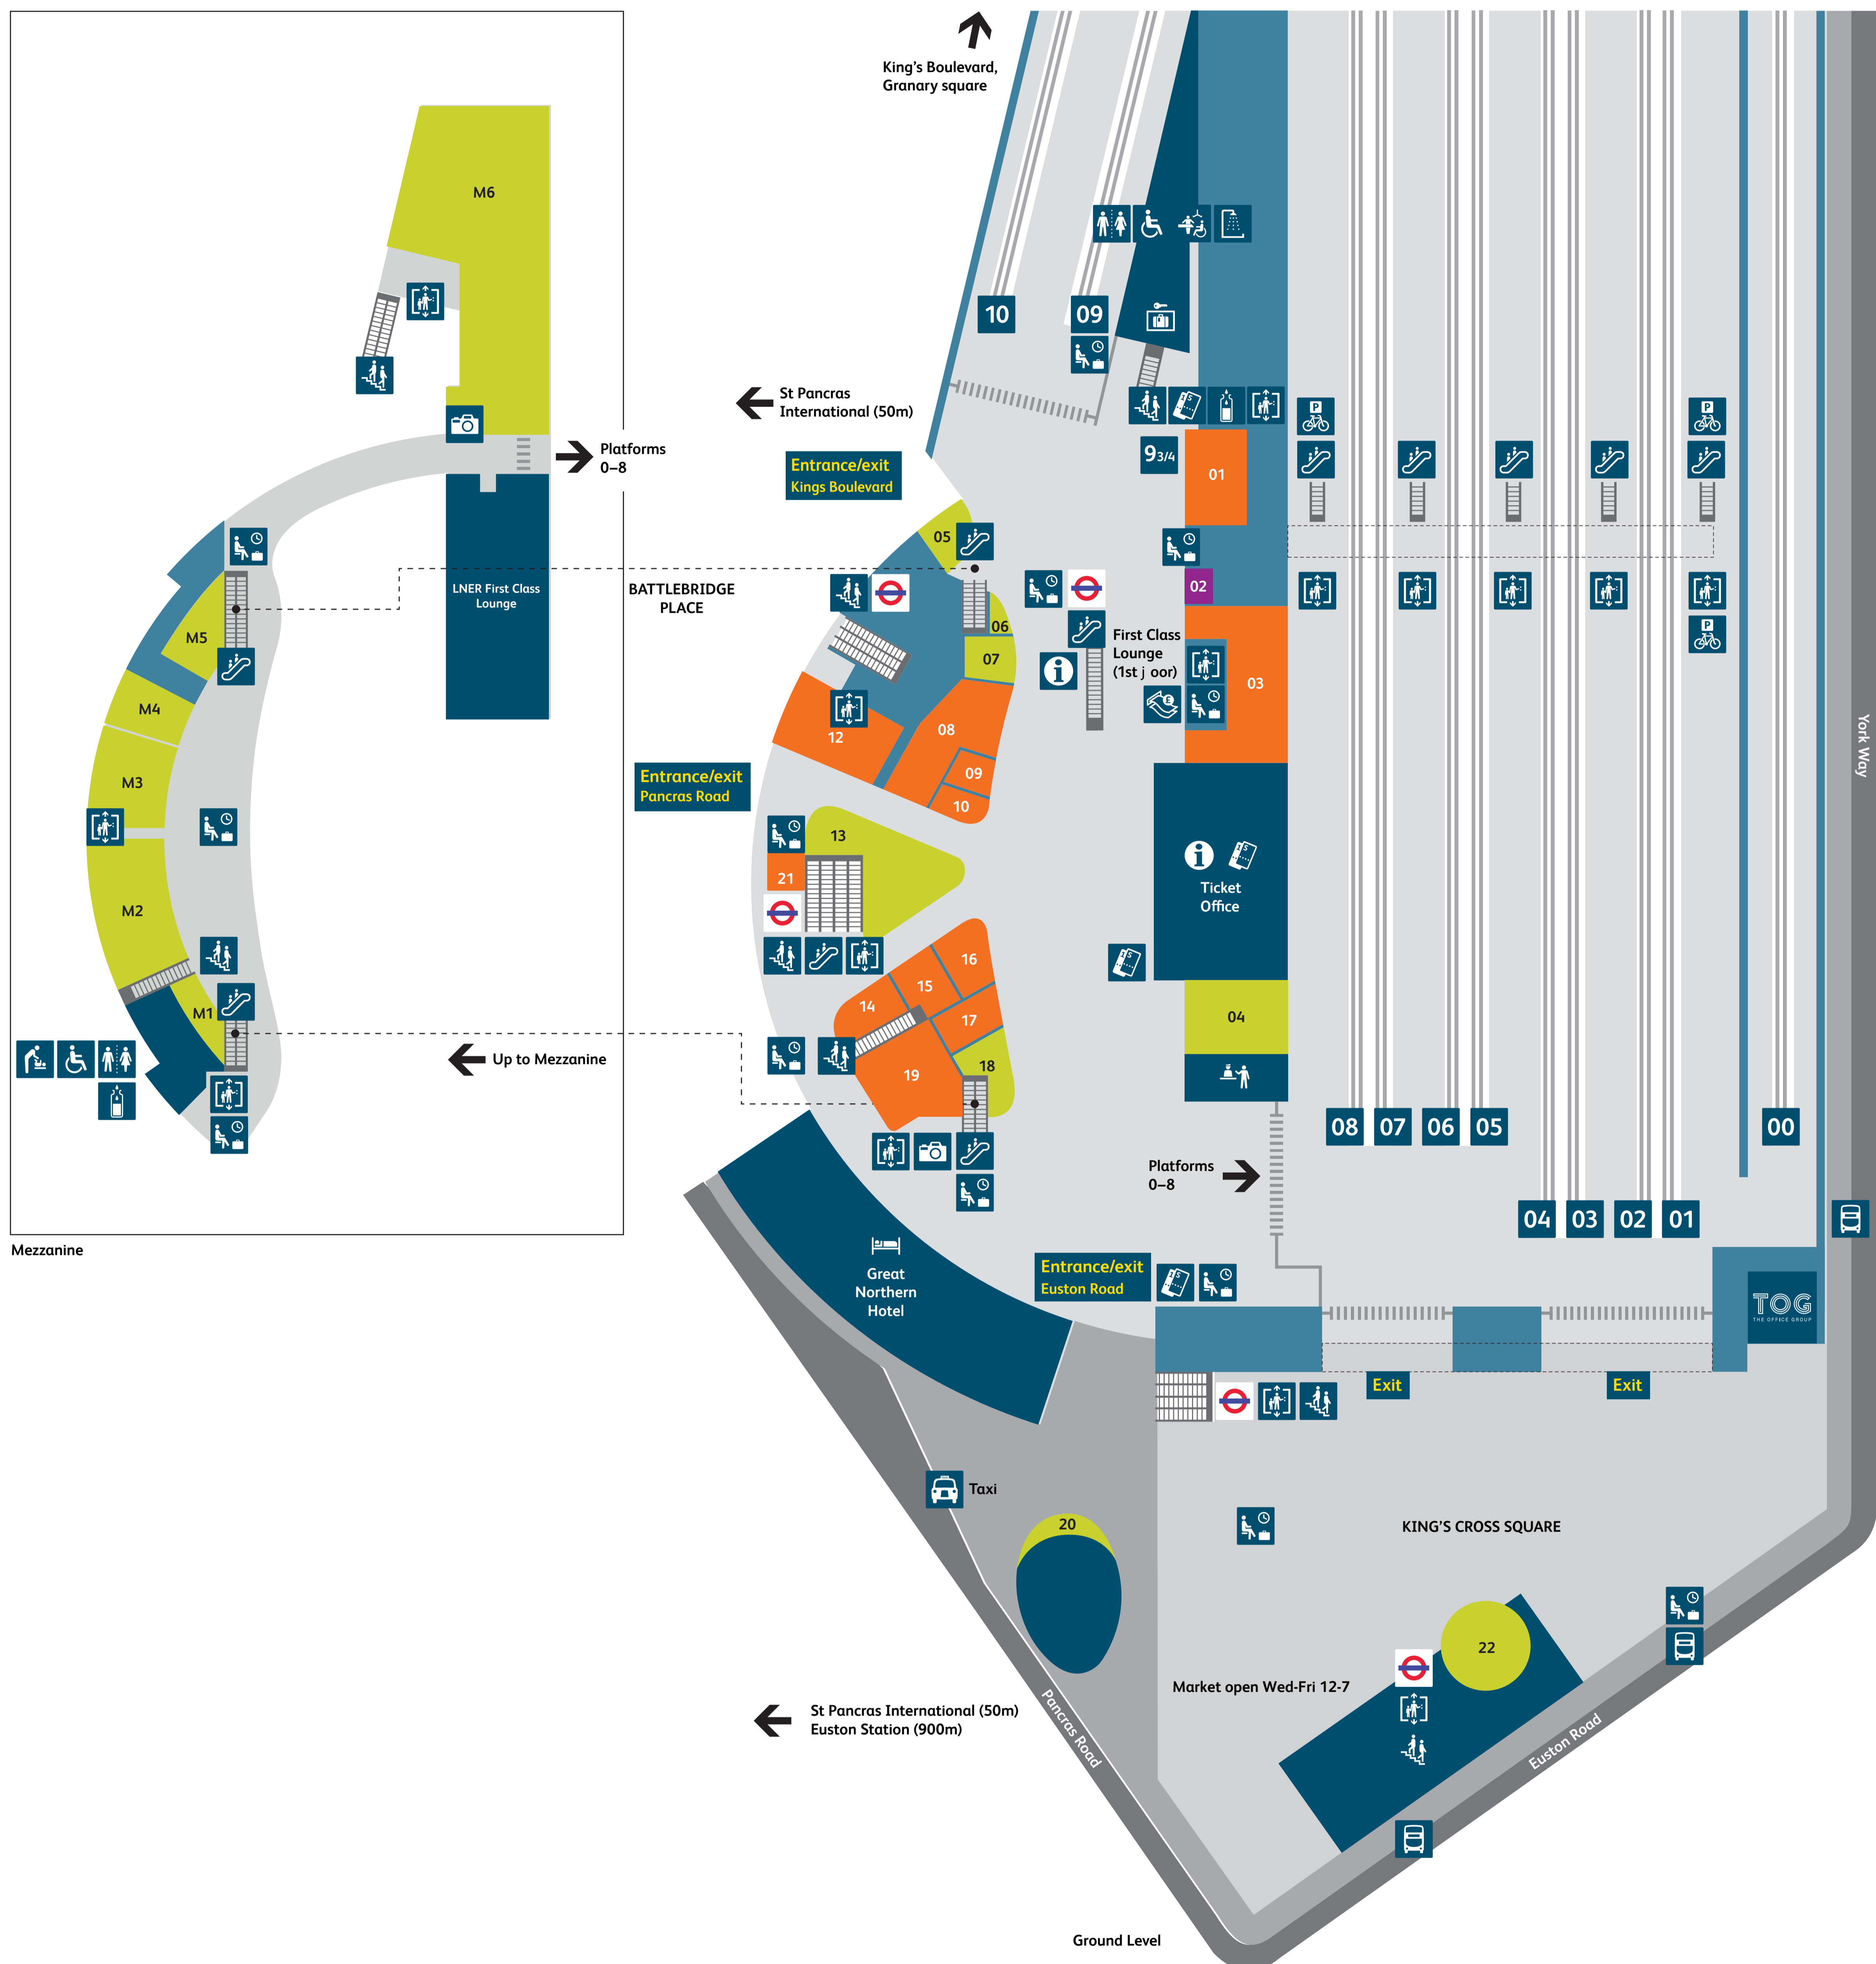

London King's Cross Station map

Services and facilities

- | | | | |
|--------------------|--|------------------------|--|
| Accessible toilets | | Seating | |
| ATM | | Shower | |
| Baby change | | Stairs | |
| Bike park | | Station | |
| Buses | | Station reception | |
| Changing place | | Taxis | |
| Escalators | | Telephones | |
| Information | | The Office Group | |
| Left luggage | | Ticket Office | |
| Lift | | Ticket Vending Machine | |
| Photobooth | | Water Fountain | |
| Platform 9 3/4 | | | |
| Platform numbers | | | |
| Police | | | |

Health and beauty

- | | |
|--------------------------------|----|
| Boots | 12 |
| Kieh's | 10 |
| Rituals | 15 |
| Gifting, books and news | |
| Harry Potter Shop | 01 |
| Hotel Chocolat | 09 |
| Isle of Flowers | 21 |
| Pandora | 16 |
| Postmark | 14 |
| WHSmith | 08 |
| Groceries | |
| Little Waitrose | 03 |
| M&S Simply Food | 19 |
| Fashion | |
| Oliver Bonas | 17 |

Coffee

- | | |
|--------------------|-------|
| Black Sheep Coffee | 22 |
| Caffè Nero | 05 |
| Costa Coffee | M1 |
| Pret a Manger | 13 20 |
| Starbucks | 18 |

Bakery

- | | |
|-------------|----|
| Pasty Shop | 06 |
| Upper Crust | 07 |

Food to go

- | | |
|---------|----|
| Giraffe | M2 |
| Greggs | M4 |
| Leon | 04 |
| Wasabi | M5 |

Casual Dining and pubs

- | | |
|---------------------|----|
| Prezzo | M3 |
| The Parcel Yard pub | M6 |