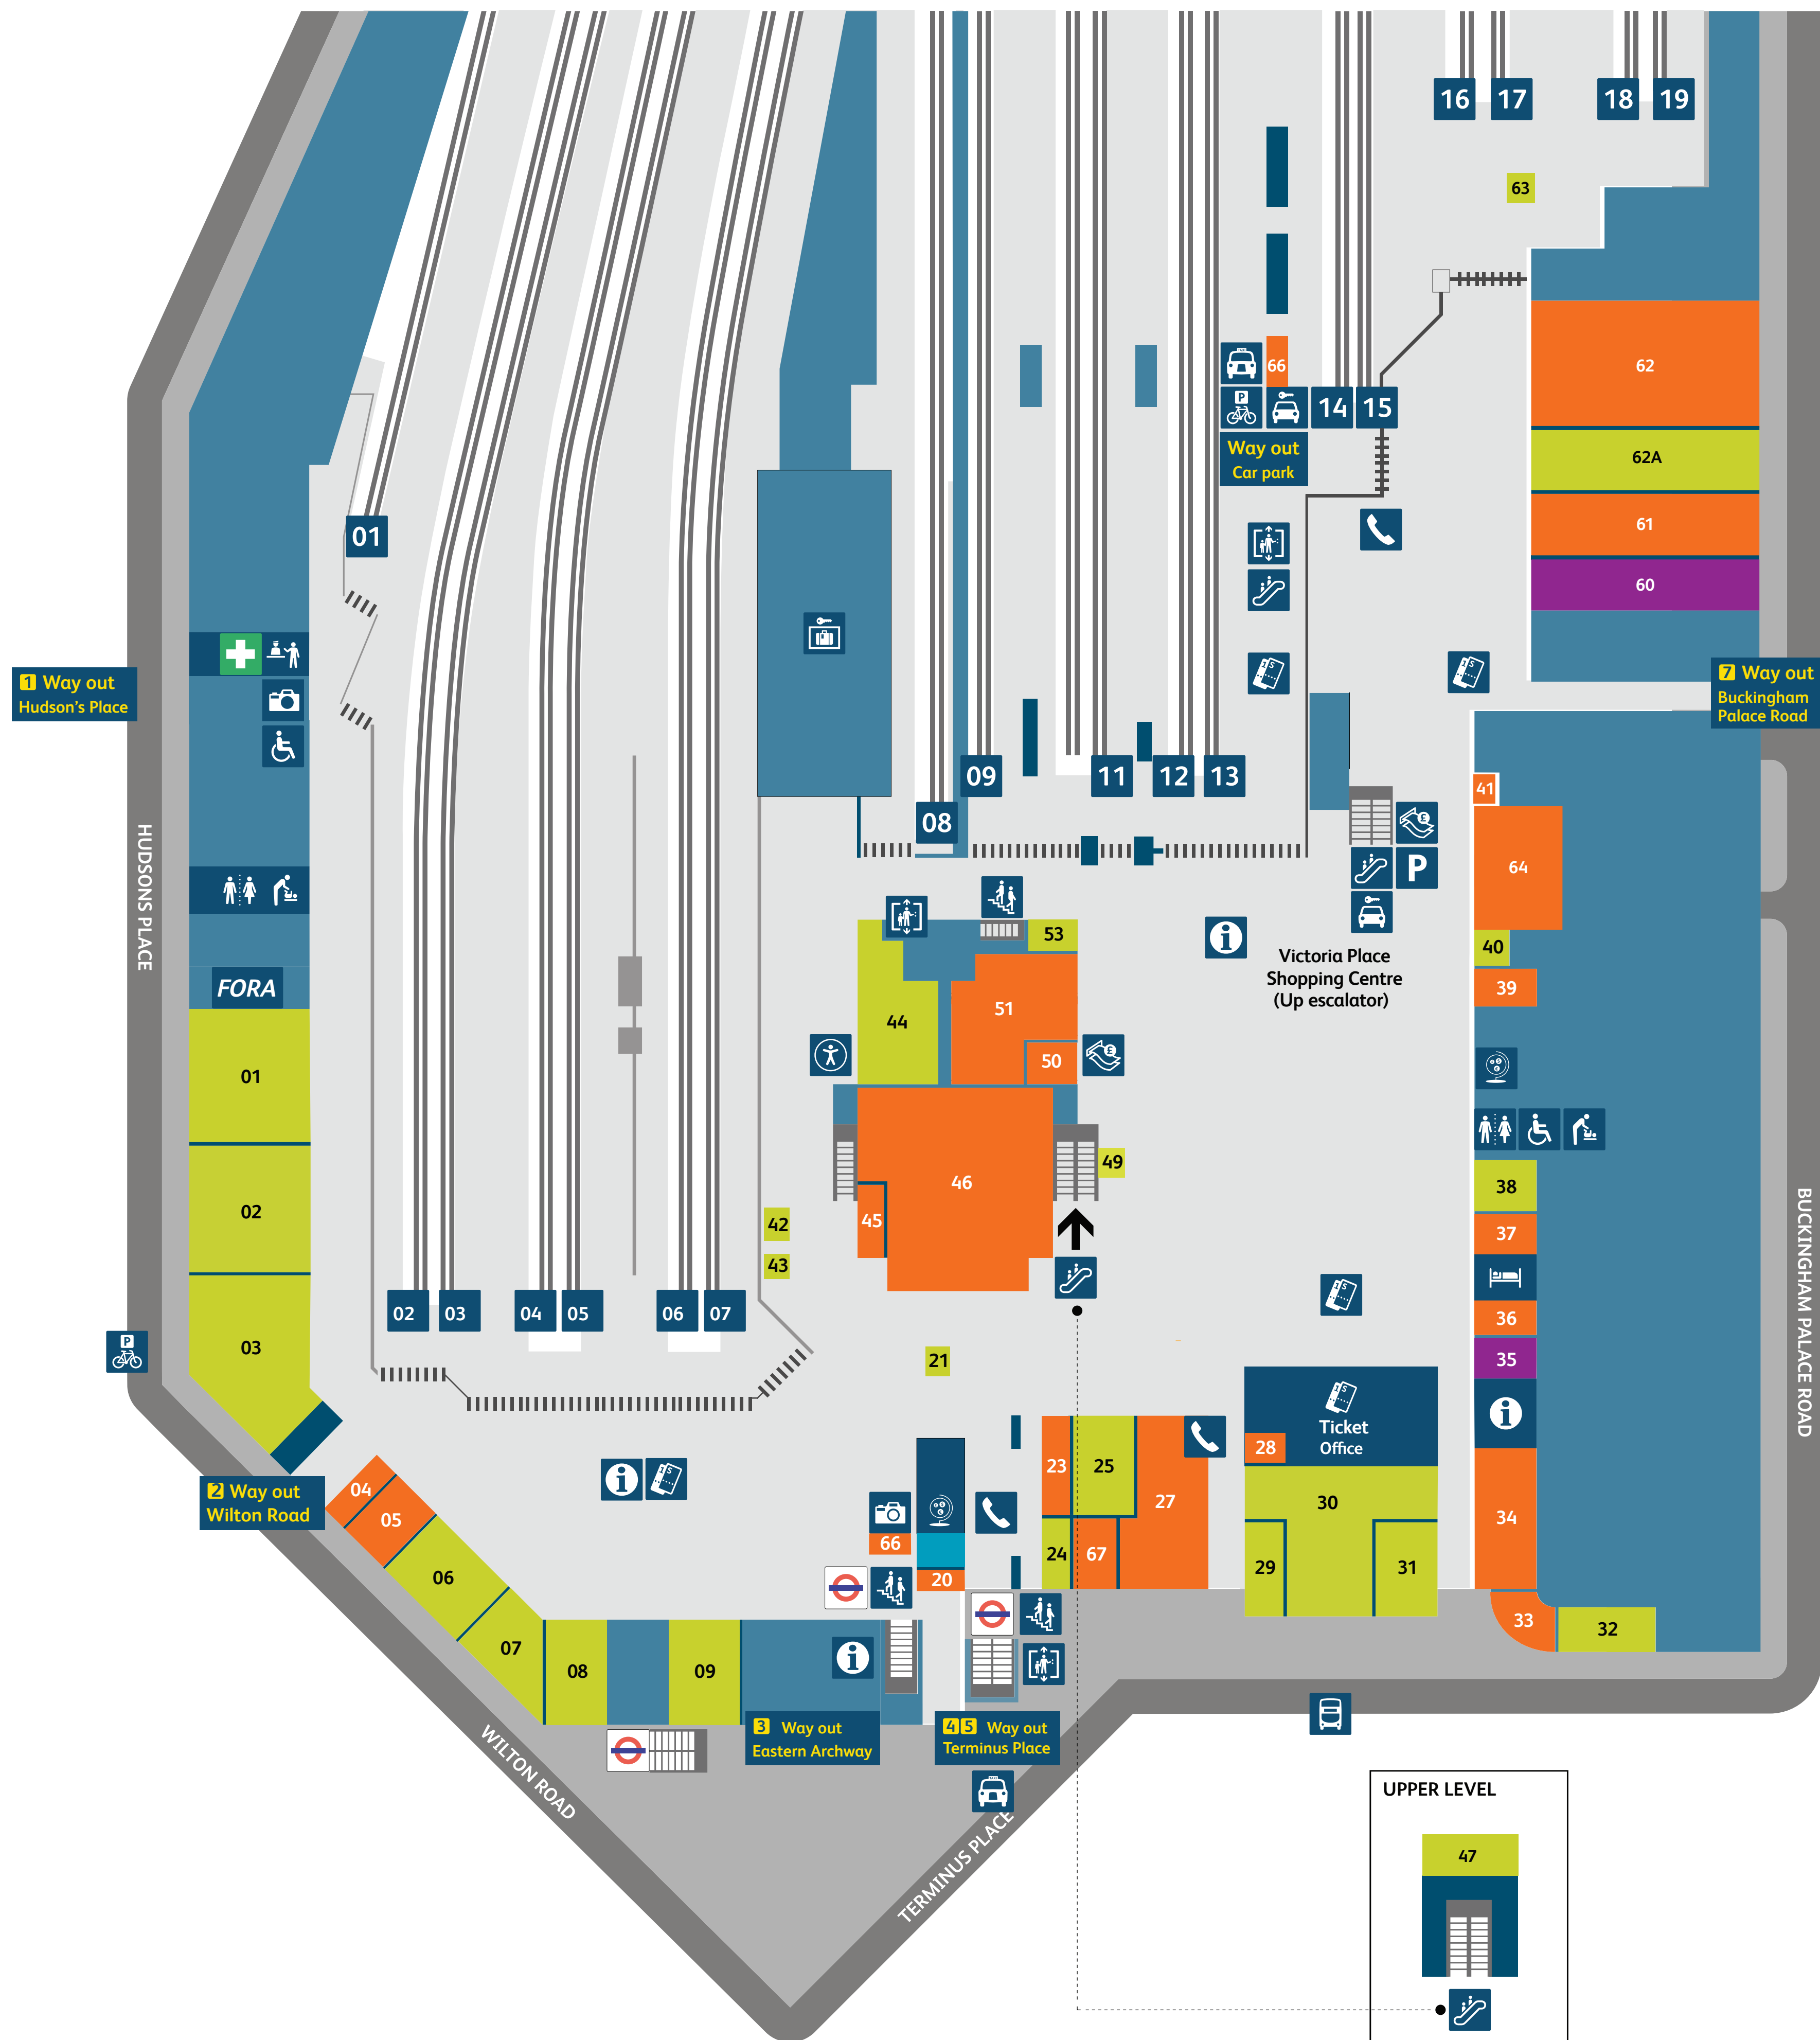

London Victoria Station map

Services and facilities

Accessible toilets		Stairs	
Accessibility desk		Station reception	
Baby change		Taxis	
Bike park		Telephones	
BT Police		Fora Office Space	
Global Exchange		Tickets	
Buses		Toilets	
Car rental		Underground	
Cash point			
Escalators			
First aid			
Hotel			
Information			
Left luggage			
Lift			
Parking			
Photobooth			
Platform numbers			

Fashion

Accessorize	37
Oliver Bonas	51
Groceries	
Savanna	28
Whistlestop	62
Pop up Retail	
Pop up retail	23 67
Health and Beauty	
Boots	27
Lush	61
Neal's Yard	50
Superdrug	34
Gifting, Books and News	
Cards Galore	04
Hotel Chocolat	45
Postmark	39
Scribbler	33
Sweet Express	41
WHSmith	46 05
Retail services	
HCA medical centre	64
iSmash	36
SIXT	66
Timpsons	20

Casual dining and bars

Beer House	08
JD Wetherspoon	47
Food to go	
Burger King	09
Itsu	06
Leon	25
M&S Simply Food	02 30
McDonald's	03
Mi Casa	40
Wasabi	38
Coffee	
Caffe Nero	21 49 63
Costa	44
Pret a Manger	32
Starbucks	01 31 62A
Bakery	
Delice de France	53
Pasty Shop	29
Soul & Grain	07
Knot	42
Krispy Kreme	43

Coming Soon

Coming Soon (Food and drink)	35
Coming Soon (Bar)	24
Coming Soon (Bar)	48
Coming Soon (Shopping)	60

Scan the QR Code for the directory