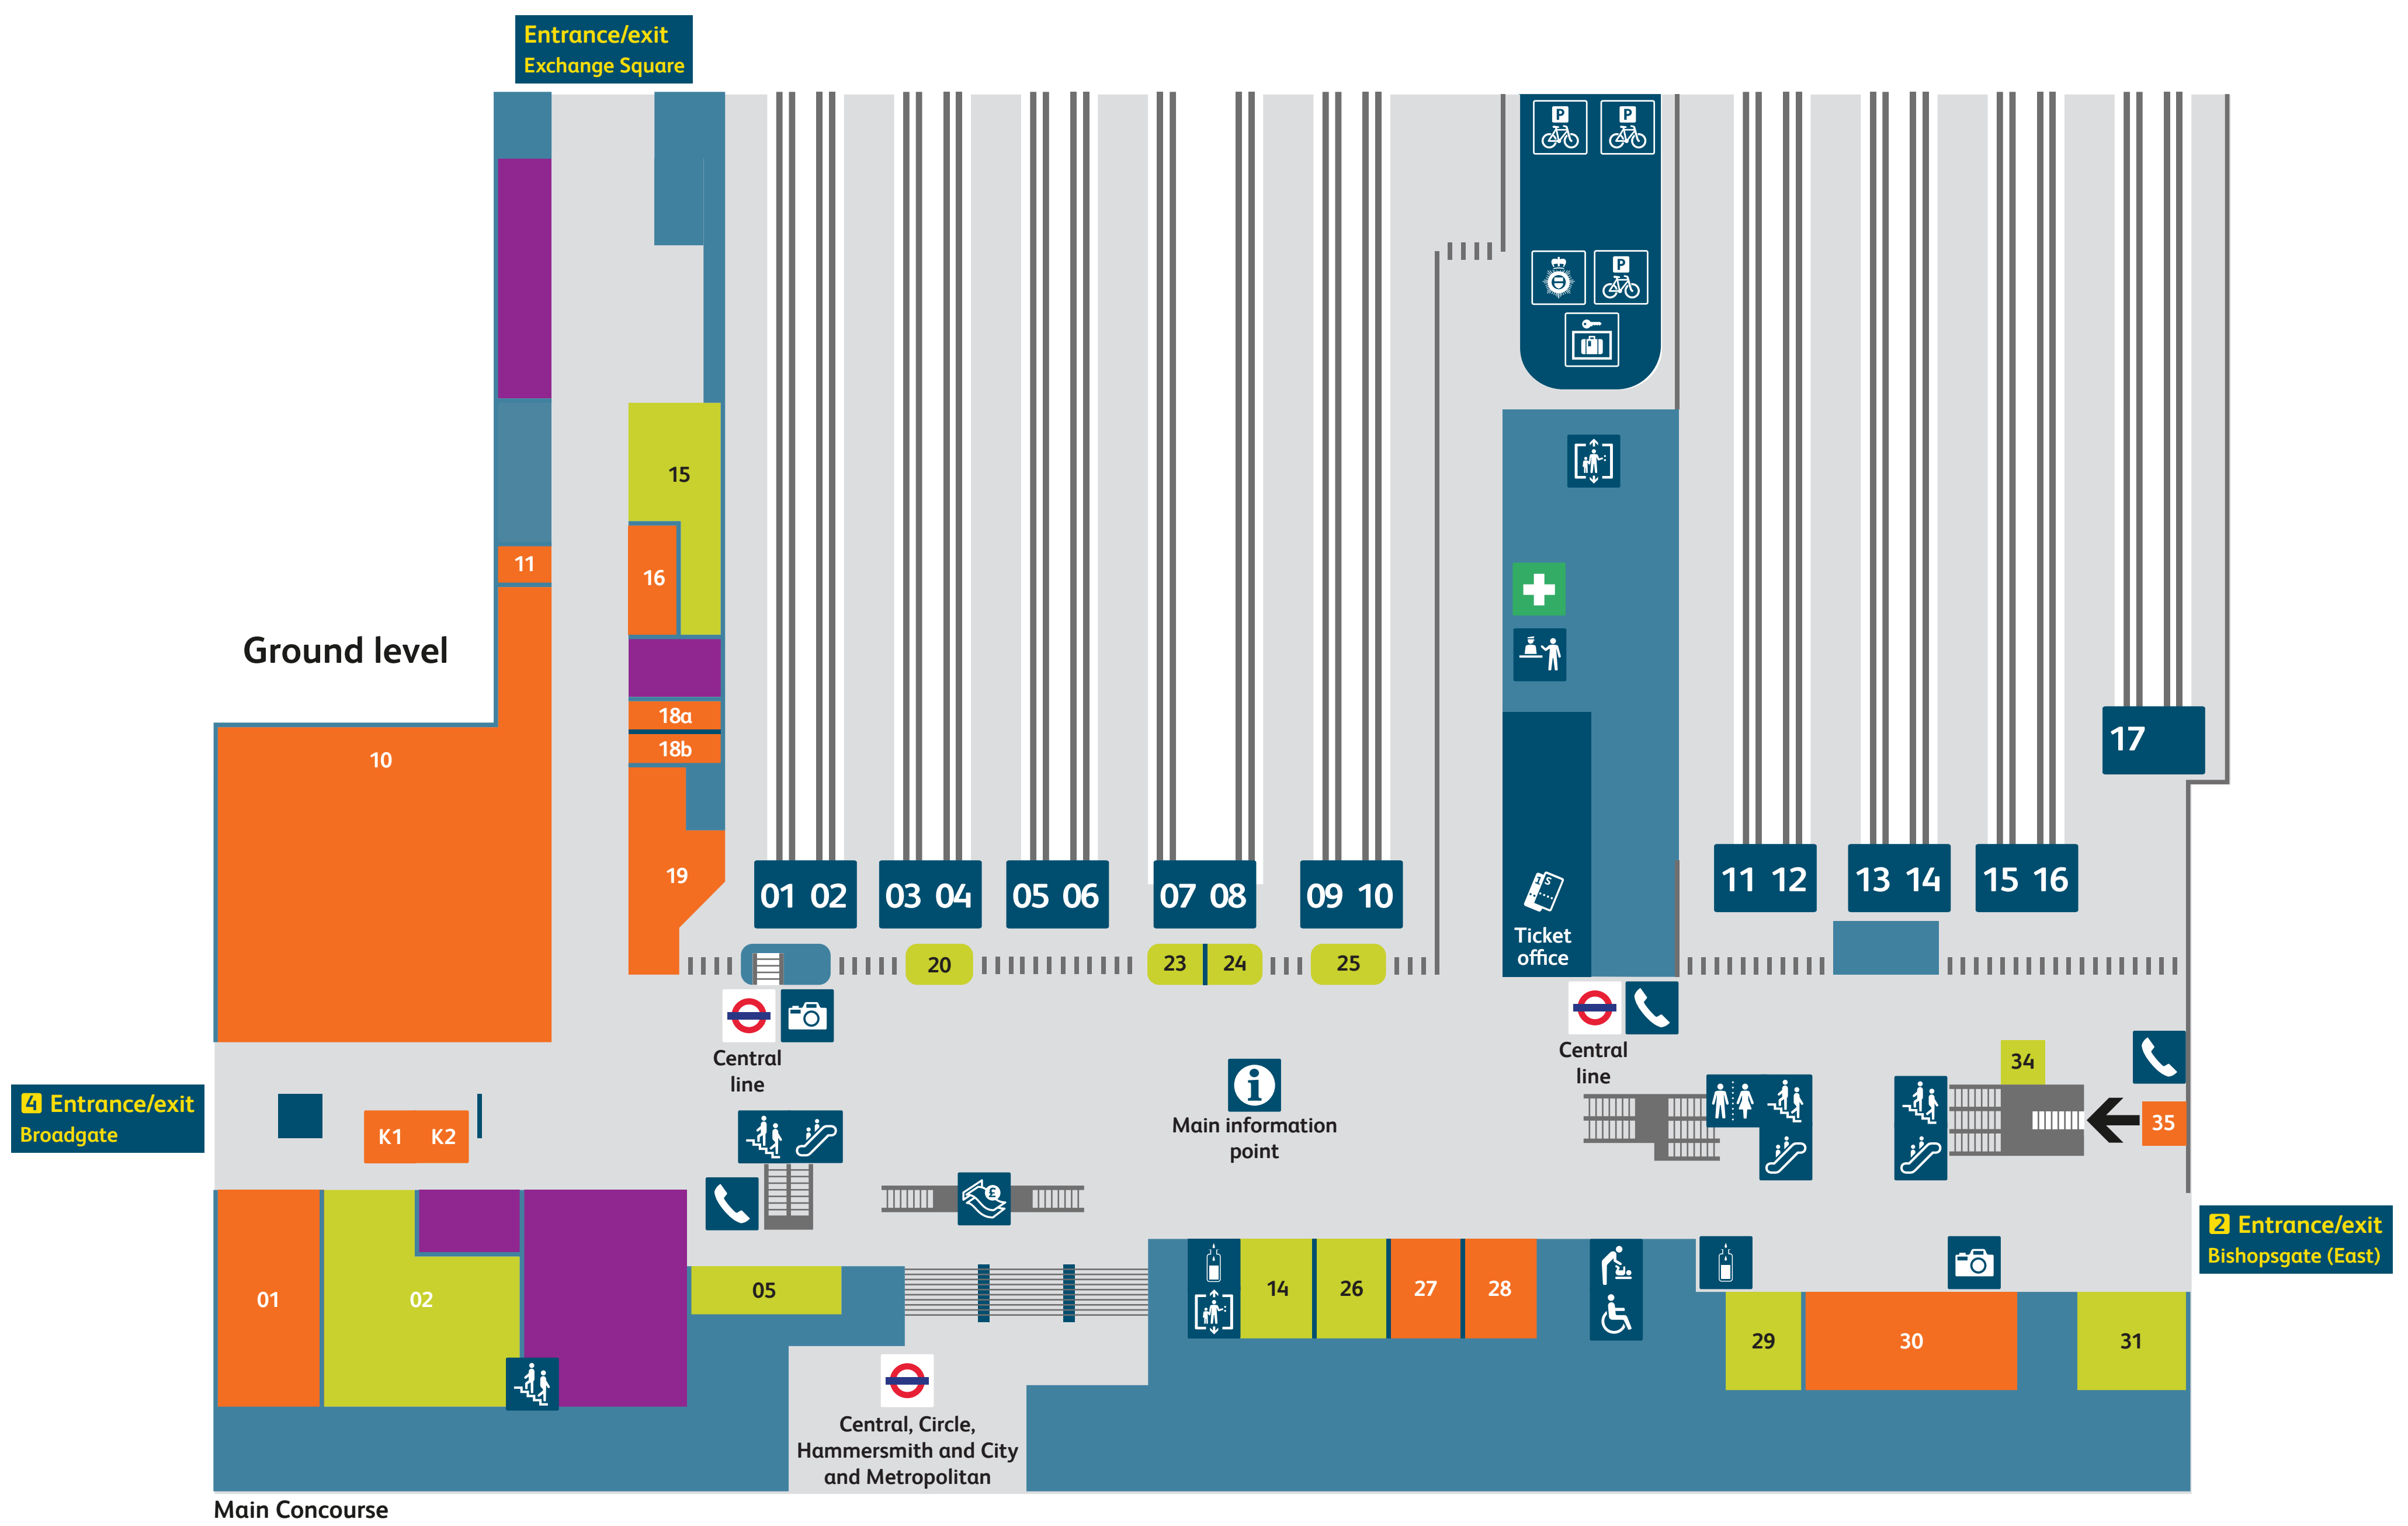

Liverpool Street Station map

Services and facilities	
Accessible toilets	01
Baby change	
Bike park	
British Transport Police	
Buses	
Cash point	
Drinking Water	
Escalator	
First Aid	
Information point	
Left luggage	
Lift	
Station reception	
Photo Booth	
Platform numbers	

Health and beauty	
Boots	10
Lush	40
Fitness First	35
Supercuts	42
Tanning Shop	37
Gifting, books and news	
Cards Galore	18a
Isle of Flowers	45
Hotel Chocolat	K1
Moleskine	28
WHSmith	30
Fashion	
Accessorize	19
Oliver Bonas	27

Coffee	
Caffe Nero	34
Costa Coffee	05
Starbucks	31
Bakery	
Camden Food Co.	29
Greggs	26
Krispy Kreme	48
Panopolis	20
Pure	15
Gall's Bakery	14
Upper Crust	25
Groceries	
M&S Simply Food	01, 38
Savanna	16

Food to go	
Coco Di Mama	02
Leon	43
McDonald's	47
Mi Casa	24
Wasabi	23
Casual dining and pubs	
Hamilton Hall (JD Wetherspoons)	46
Moshi Moshi	36
Coming Soon	
Coming Soon	

If you need help please speak to one of our staff or call our helpline on **03457 11 41 41**
networkrail.co.uk/london-liverpool-street-station
 @NetworkRailLST