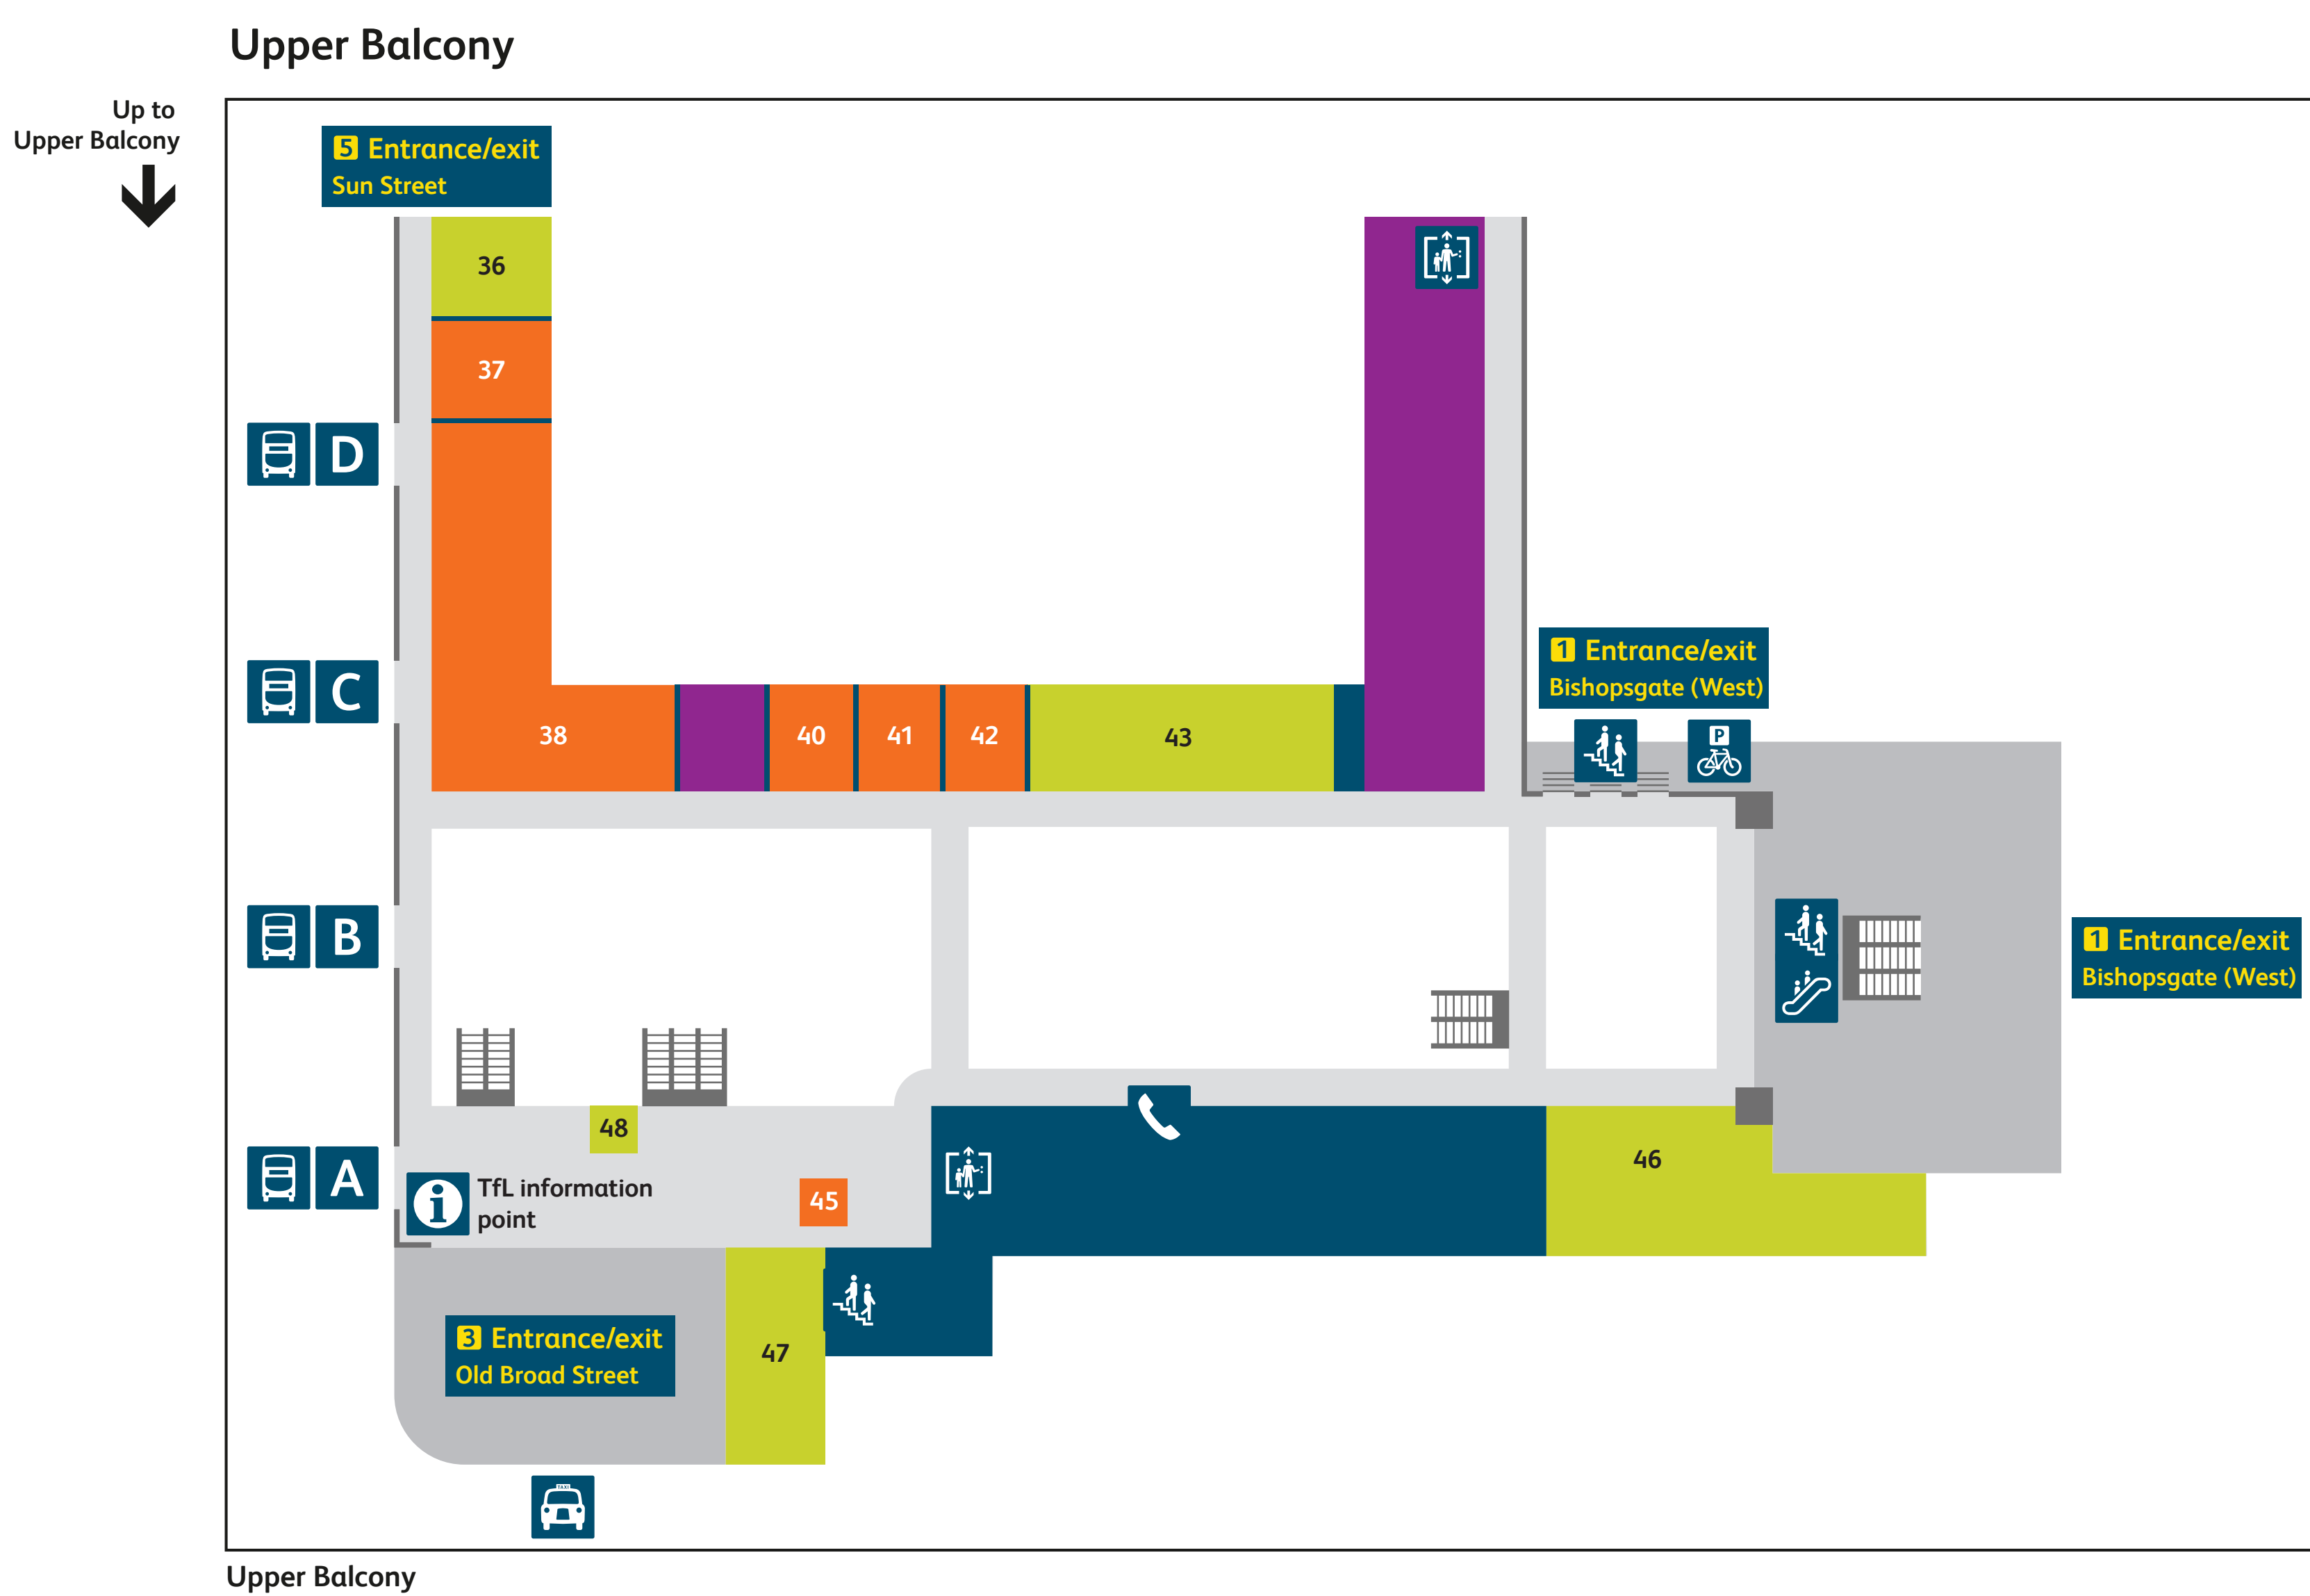

Liverpool Street Station map

Services and facilities	
Accessible toilets	01
Baby change	
Bike park	
British Transport Police	
Buses	
Cash point	
Drinking Water	
Escalator	
First Aid	
Information point	
Left luggage	
Lift	
Station reception	
Photo Booth	
Platform numbers	

Health and beauty	
Boots	10
Lush	40
Fitness First	35
Supercuts	42
Tanning Shop	37
Gifting, books and news	
Cards Galore	18a
Isle of Flowers	45
Hotel Chocolat	K1
Moleskine	28
WHSmith	30
Fashion	
Accessorize	19
Oliver Bonas	27

Food to go	
Coco Di Mama	02
Leon	43
McDonald's	47
Mi Casa	24
Wasabi	23
Casual dining and pubs	
Hamilton Hall (JD Wetherspoons)	46
Moshi Moshi	36
Coming Soon	
Coming Soon	

If you need help please speak to one of our staff or call our helpline on **03457 11 41 41**
networkrail.co.uk/london-liverpool-street-station
 @NetworkRailLST

Scan the QR Code for the directory