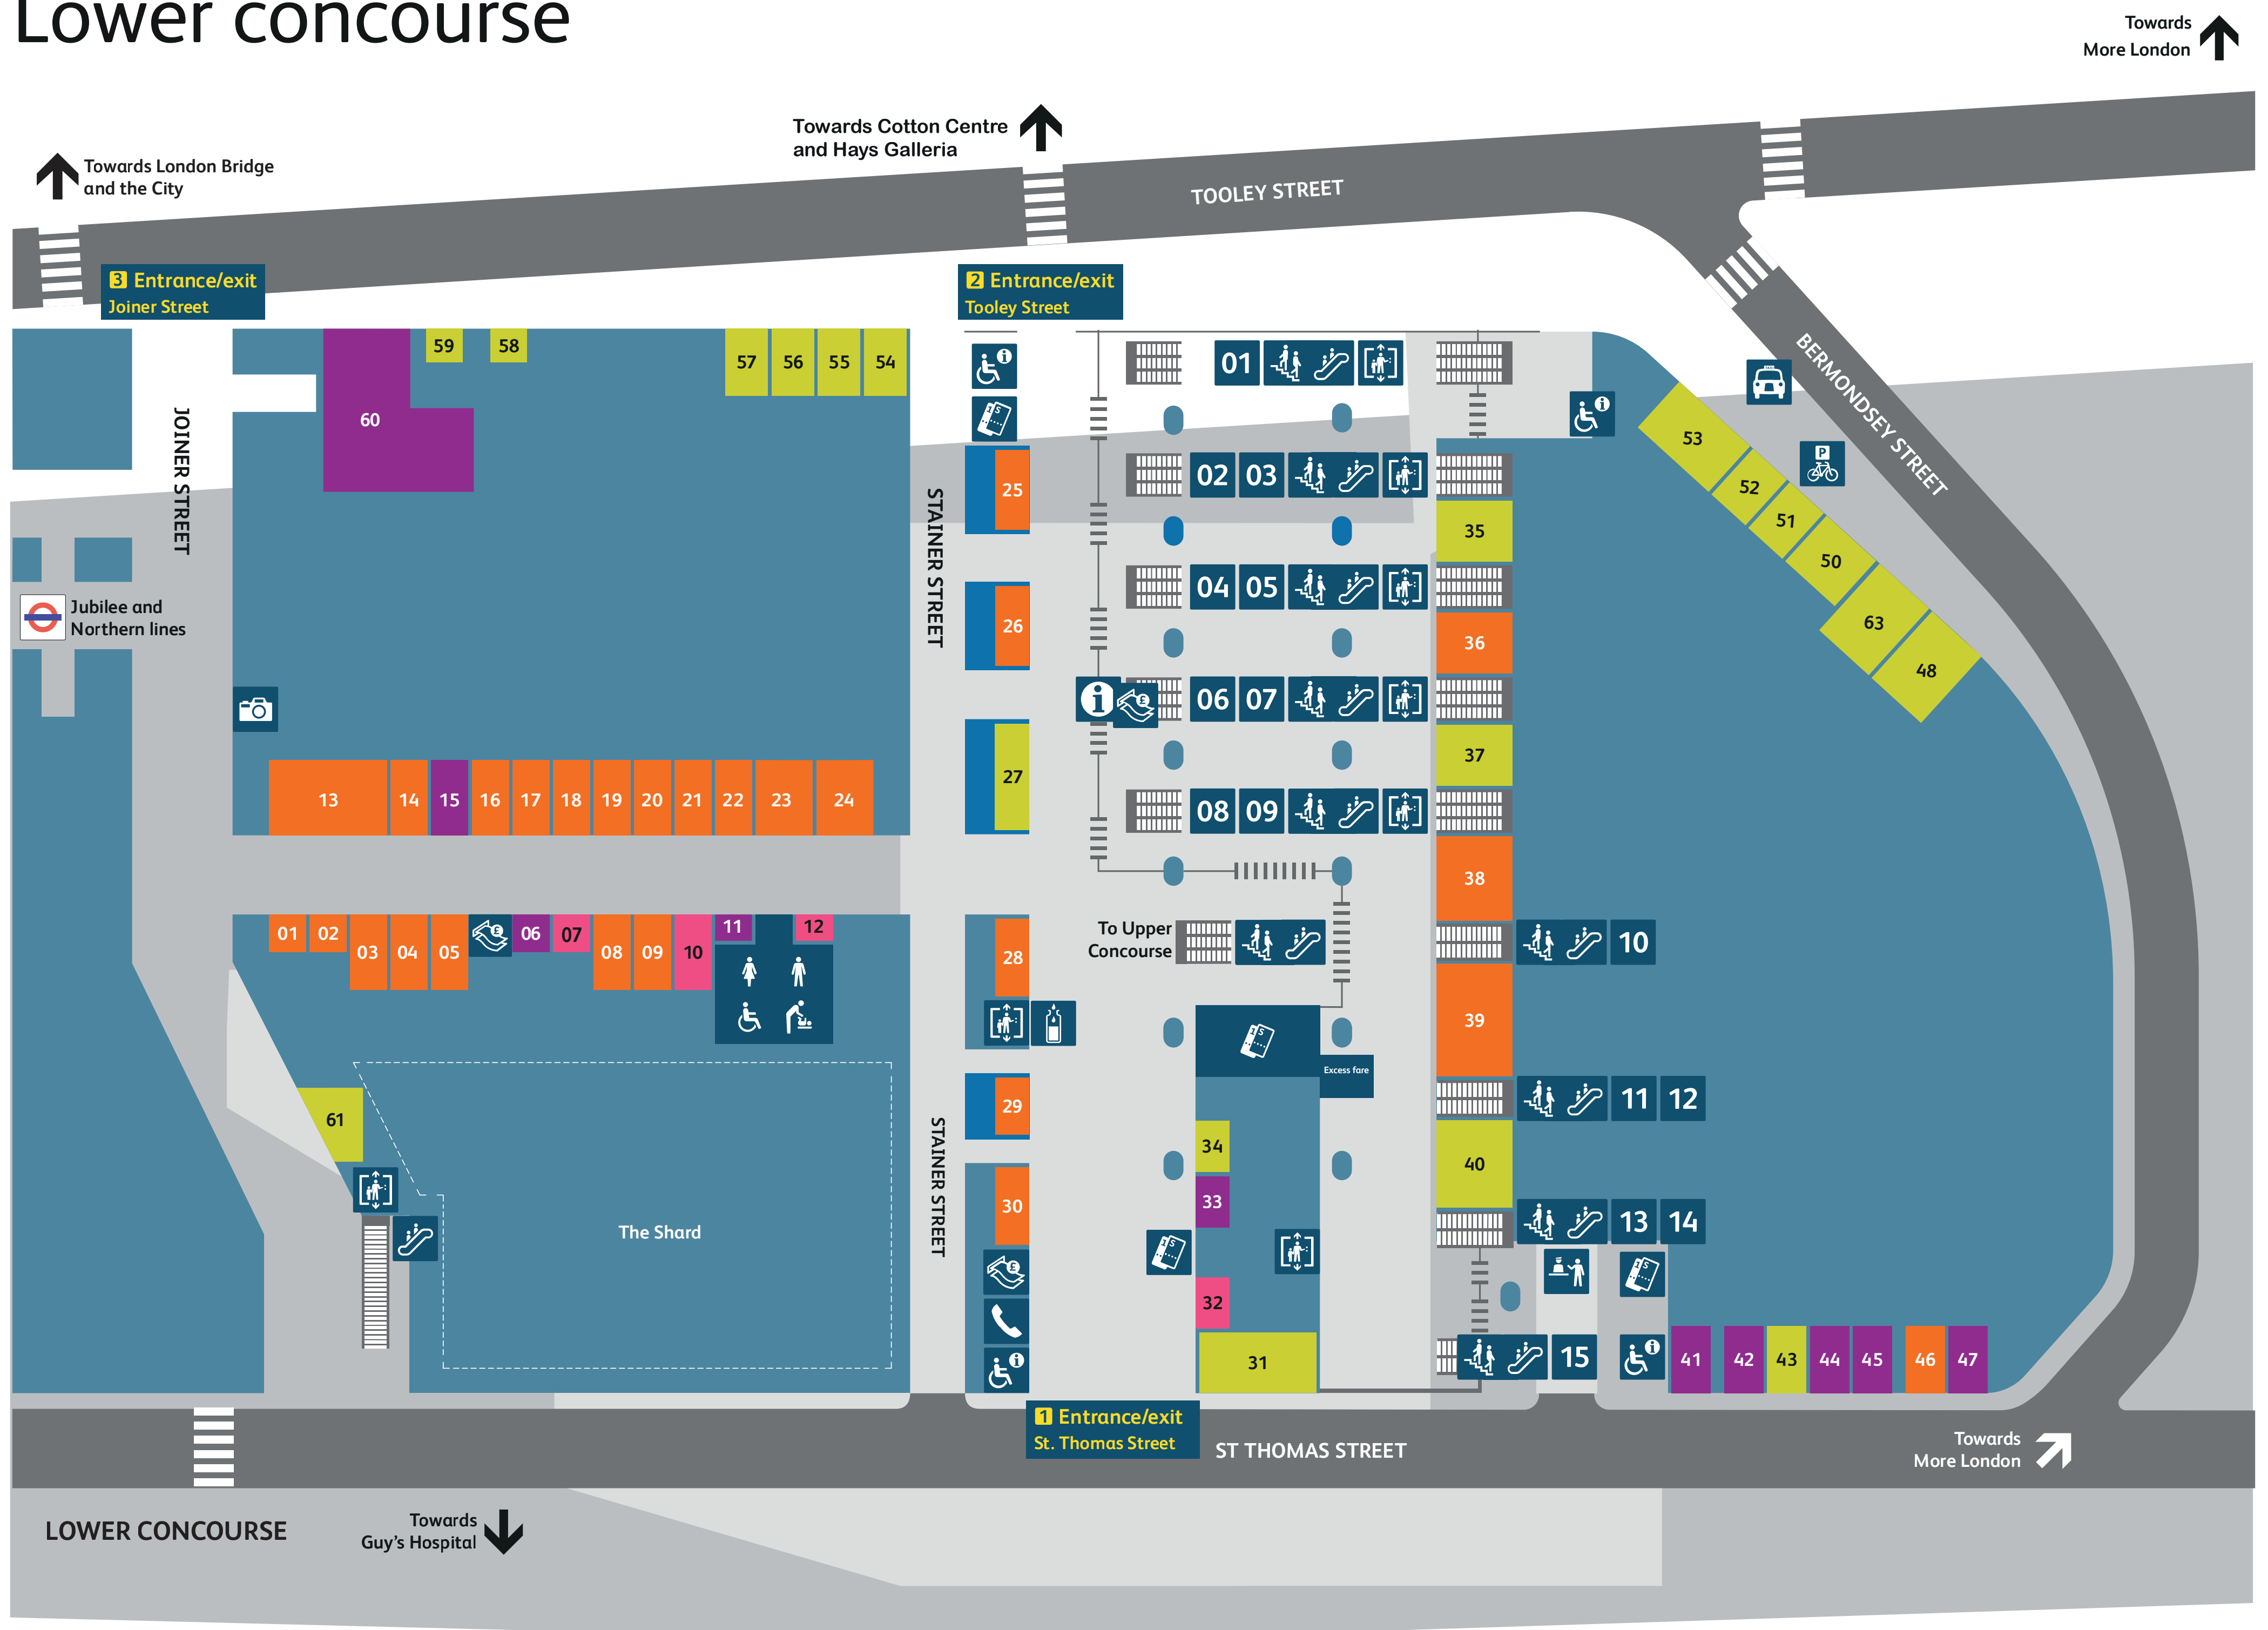

London Bridge Station map

Lower concourse

Services and facilities	Shopping	Food and Beverage	Services and facilities	Coming soon
Accessible toilets	Accessorize 25	The Body Shop 26	Ace FX currency exchange 32	Coming soon 02
Accessible assistance point	All Saints 20	The Bookshop by WHSmith 19	Aveda (Barbers) 10	Coming soon 06
Baby change	Boots 38	The Savanna 46	iSmash 07	Coming soon 11
Bike park	Fat Face 16	Urban Express 36	James Shoe Care & Dry Cleaning 12	Coming soon 15
Buses	Hamleys 24	Whittard of Chelsea 05		Coming soon 33
Cash point	Holland & Barratt 14	Whistles 18		Coming soon (Food and Beverage) 41
Escalators	Hotel Chocolat 28	WHSmith 01 29		Coming soon (Bar) 42
Information	Isle of Flowers 04			Coming soon (Food and Beverage) 44
Lift	Kiehl's 08			Coming soon (Food and Beverage) 45
Photobooth	M&S Simply Food 13			Coming soon (Food and Beverage) 47
Platform numbers	MAC 22			Coming soon (Bar) 60
Stairs	Oliver Bonas 39			
Station Reception	Pandora 03			
Taxis	Pop-up retail 23			
Telephones	Postmark 30			
Tickets	Reiss 17			
Toilets	Rituals 21			
Water fountain	TechExpress 09			
		Arches London Bridge 63		
		Bagel Factory 59		
		Caffè Nero 61 31		
		Comptoir Libranis 53		
		Costa Coffee 40		
		Electric Shuffle 48		
		Farmer J 51		
		Flying Coffee Bean 58		
		Greggs 35		
		Honest Burgers 50		
		Krispy Kreme 34		
		Leon 37		
		McDonalds 54		
		Pizza Pilgrims 52		
		Pret A Manger 27		
		Pure 56		
		Smashing Plates 43		
		Starbucks 57		
		Wasabi 55		

Upper concourse

Food and Beverage	Shopping	Coming soon
Caffè Nero 12	Cards Galore 09	Coming soon 01
Costa 07	Excess Baggage Company 03	Coming soon 02
M&S Simply Food 17	Sweet Express 10	Coming soon 04
Pasty Shop 14	WHSmith 18	Coming soon 08
Redwood Sports Bar 05		Coming soon 11
		Coming soon 13
		Coming soon 15