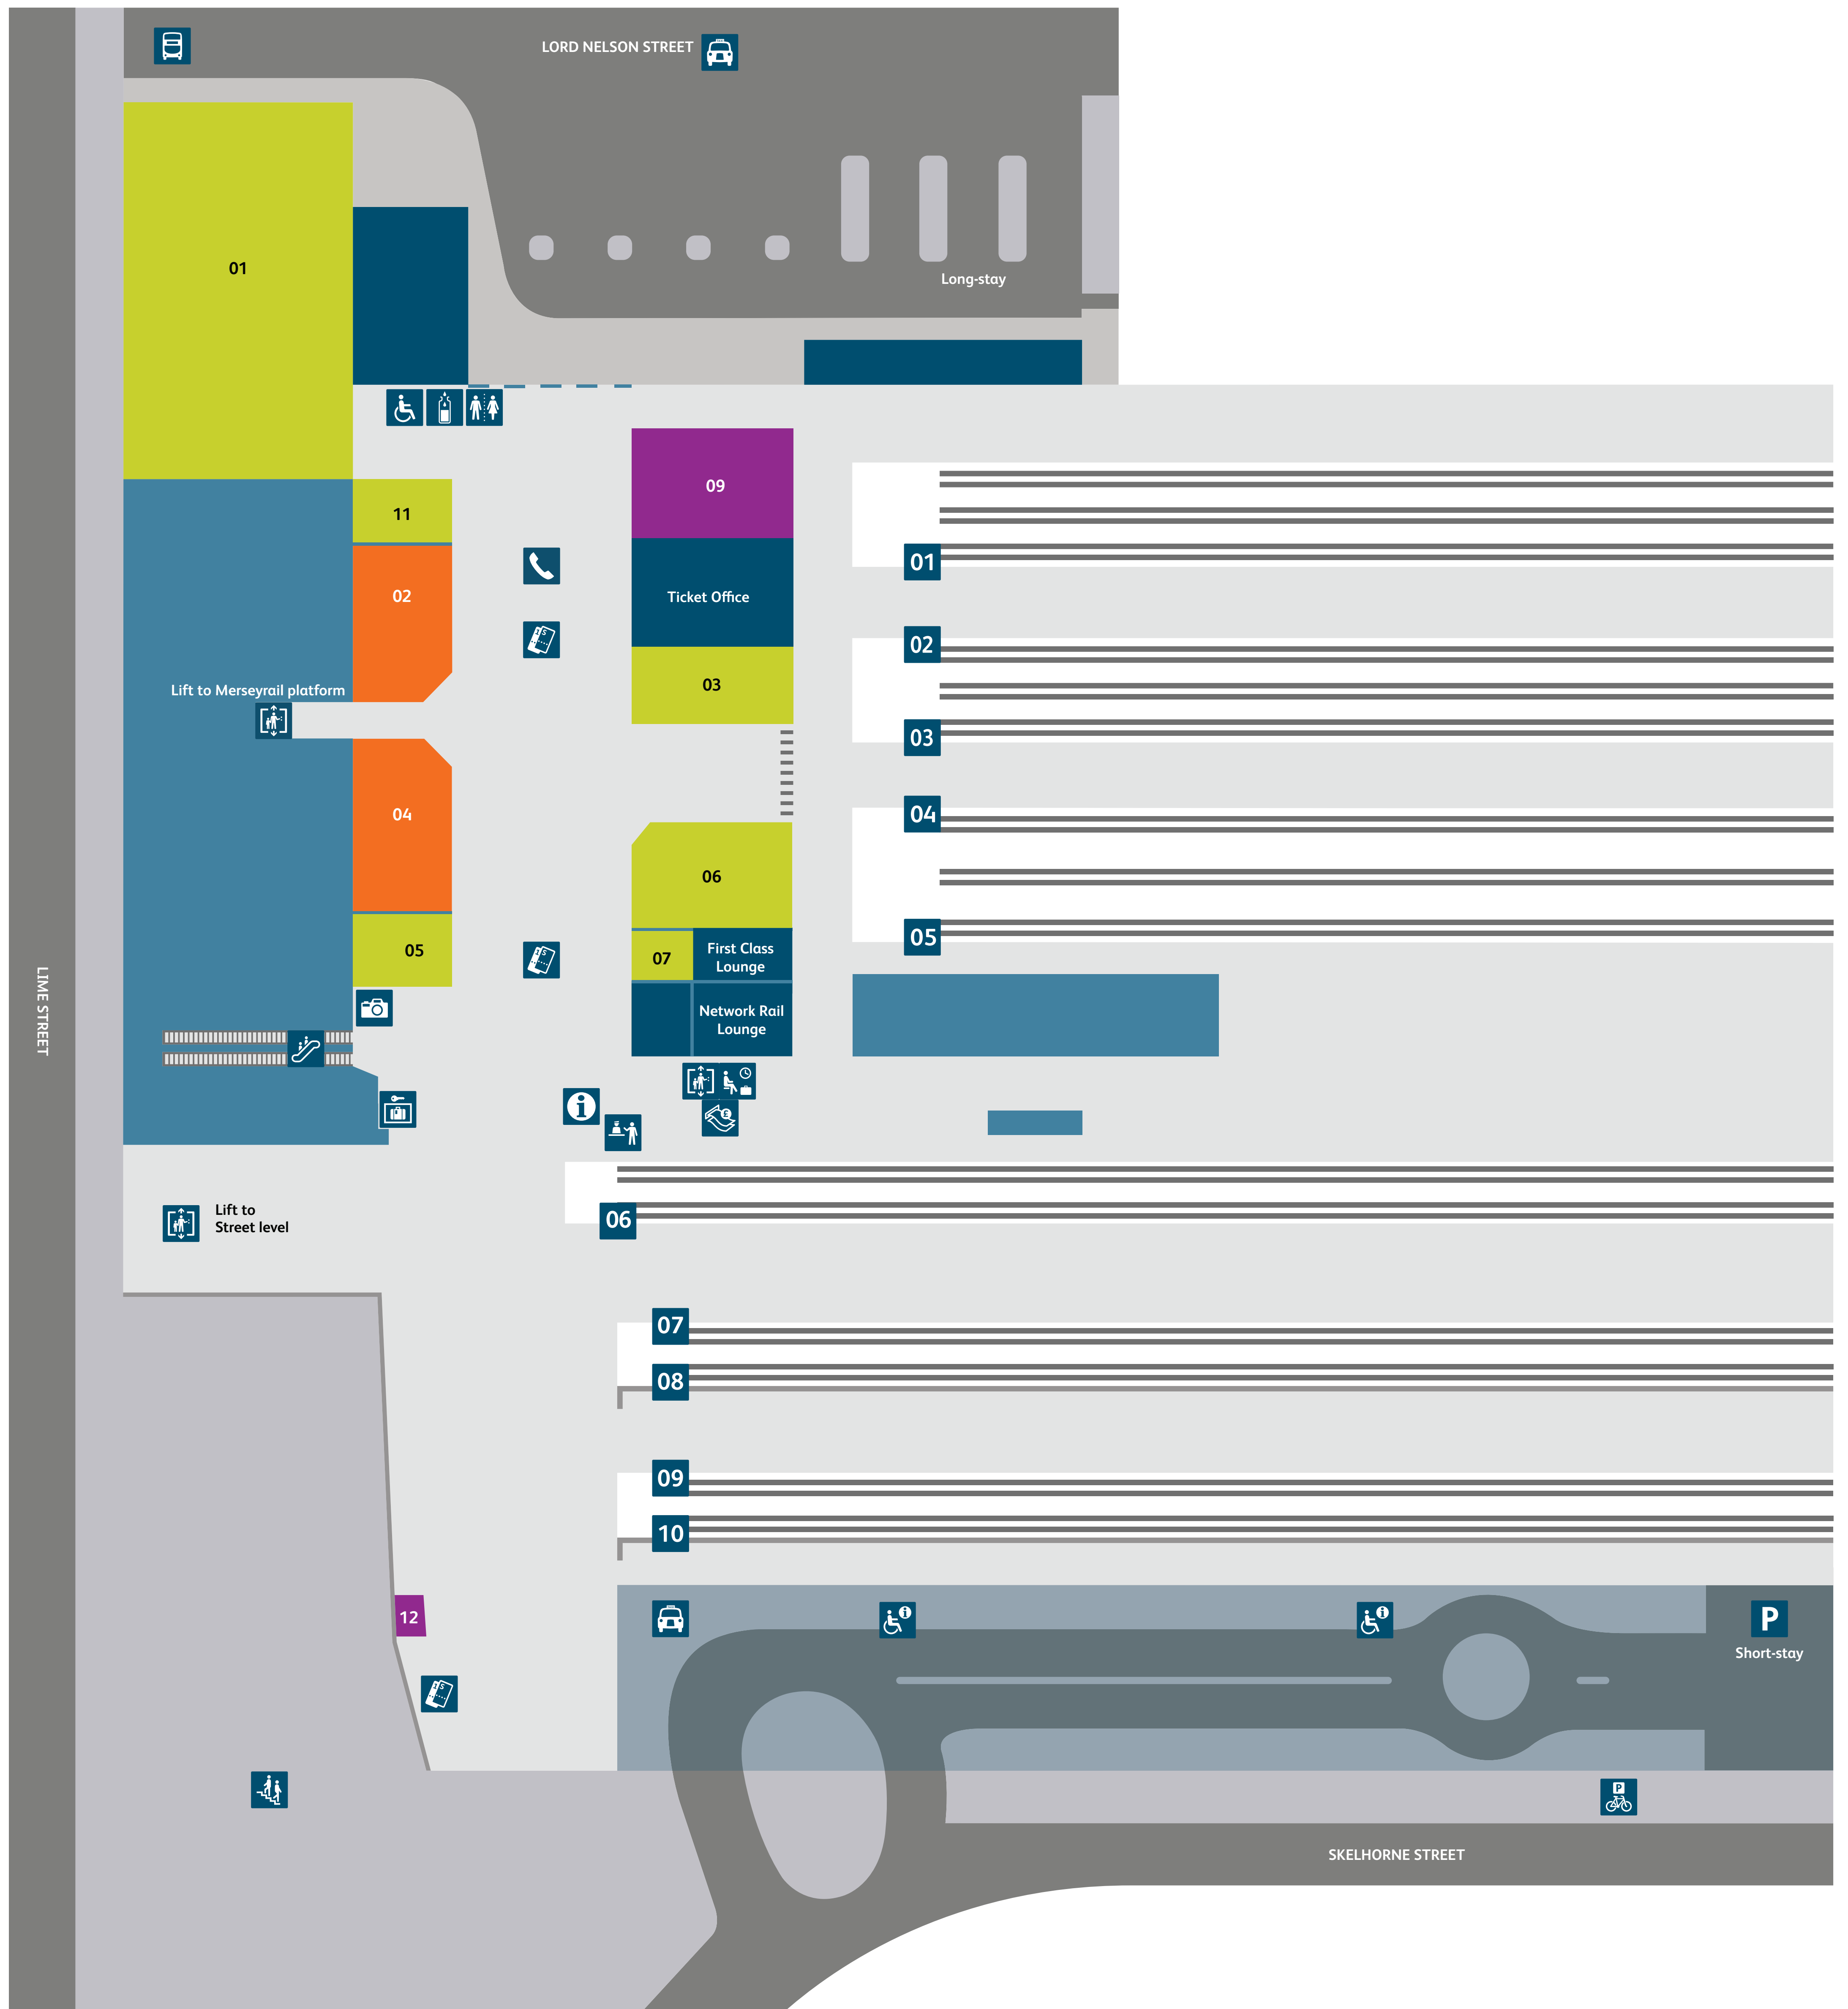

Liverpool Lime Street

Station map

Services and facilities

- | | | | |
|-----------------------------|--|-------------------|--|
| Accessible toilets | | Lift | |
| Accessible assistance point | | Parking | |
| Baby change | | Platform numbers | |
| Bike park | | Photo Booth | |
| Buses | | Stairs | |
| Car hire | | Station Reception | |
| Cash point | | Taxis | |
| Customer Lounge | | Tickets | |
| Escalators | | Toilets | |
| Information | | Water Fountain | |
| Left Luggage | | | |

Shopping

- | | |
|---------|--|
| Boots | |
| WHSmith | |

Food and drink

- | | |
|---|--|
| Costa Coffee | |
| JD Wetherspoon | |
| Krispy Kreme | |
| M&S Simply Food | |
| Upper Crust | |
| Starbucks | |
| First Class Lounge/NWR lounge - upper level | |

Coming Soon

- | | |
|--------------------------|--|
| Coming soon (Retail) | |
| Coming soon (92 Degrees) | |

If you need help please speak to one of our staff or call our helpline on

03457 11 41 41

networkrail.co.uk/liverpool-lime-street

@NetworkRailLIV

Scan the QR Code for the directory