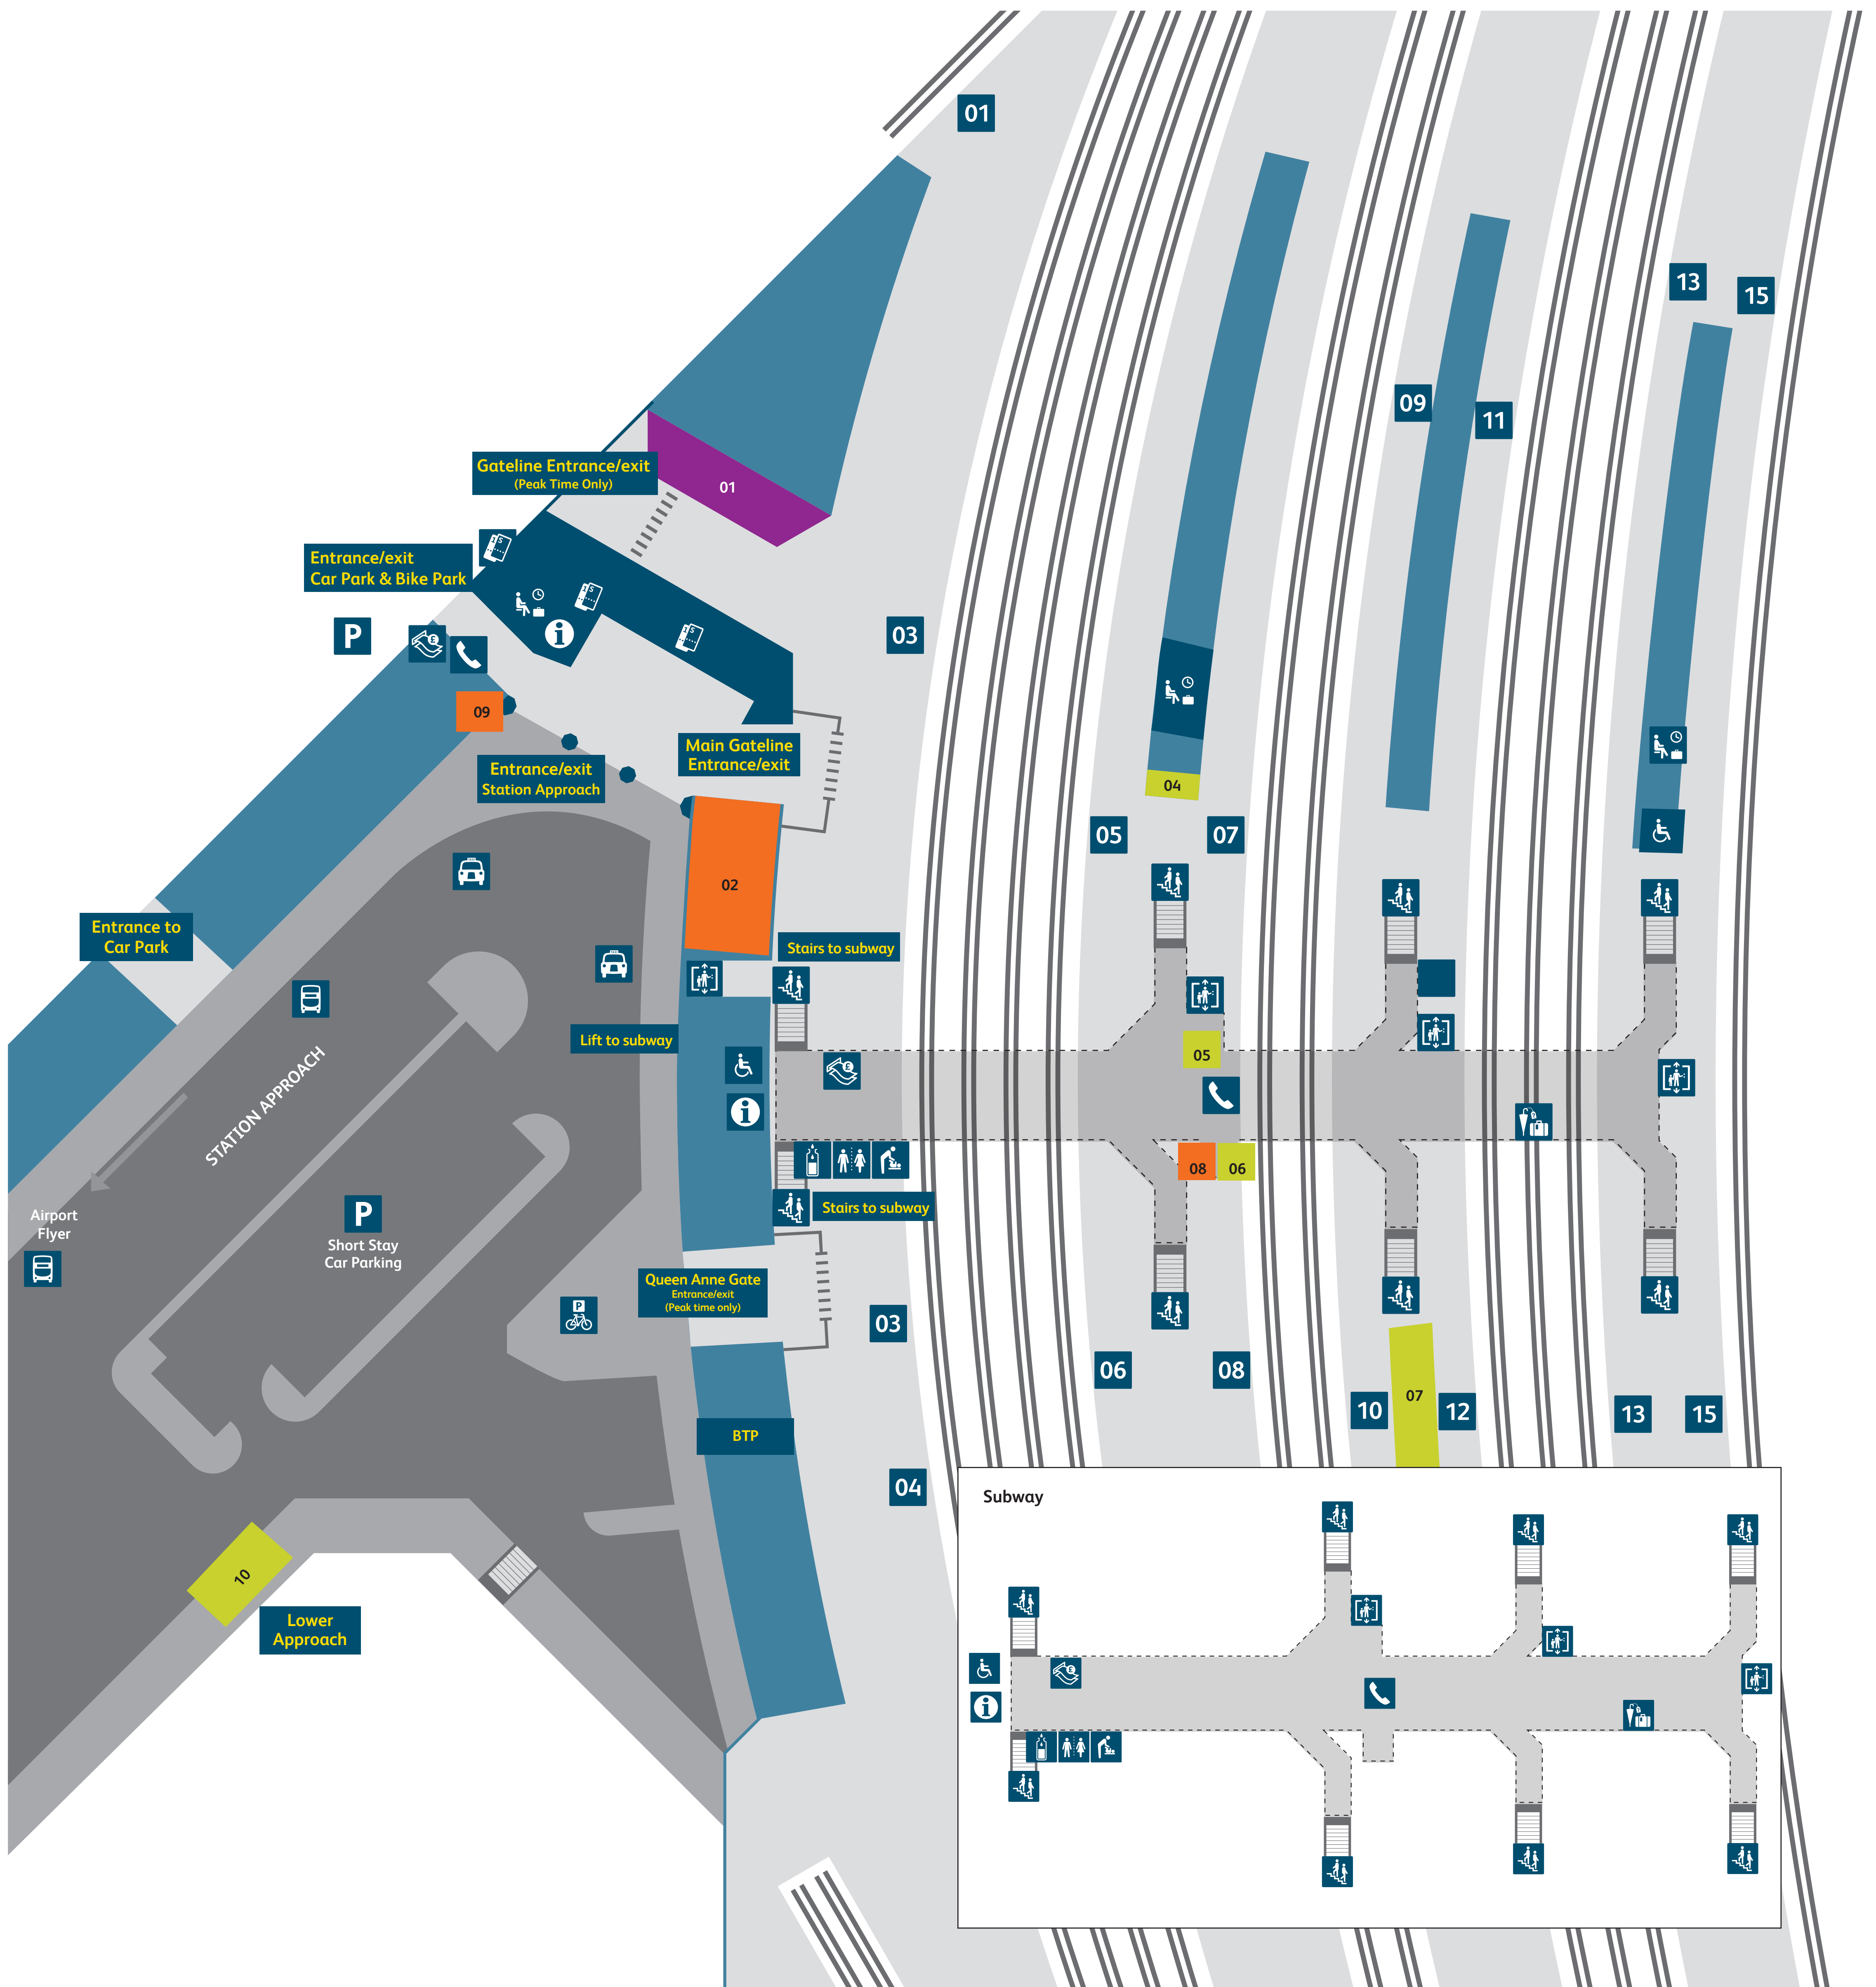

Bristol Temple Meads

Station map

Services and facilities

- Accessible toilets
- Baby Change Facilities
- Bike parking
- Buses
- Cash point
- Information
- Lift
- Lost property
- Parking
- Platform numbers
- Stairs
- Taxis
- Telephones
- Tickets
- Toilets
- Waiting room
- Water fountain

Shopping

- Lily Violet May Florist
- M&S / WHSmith / Costa
- WHSmith

Food and drink

- Hart's Bakery (Lower Approach)
- Café Local
- West Cornwall Pasty
- Starbucks

Coming Soon

- Coming Soon

If you need help please speak to one of our staff or call our helpline on