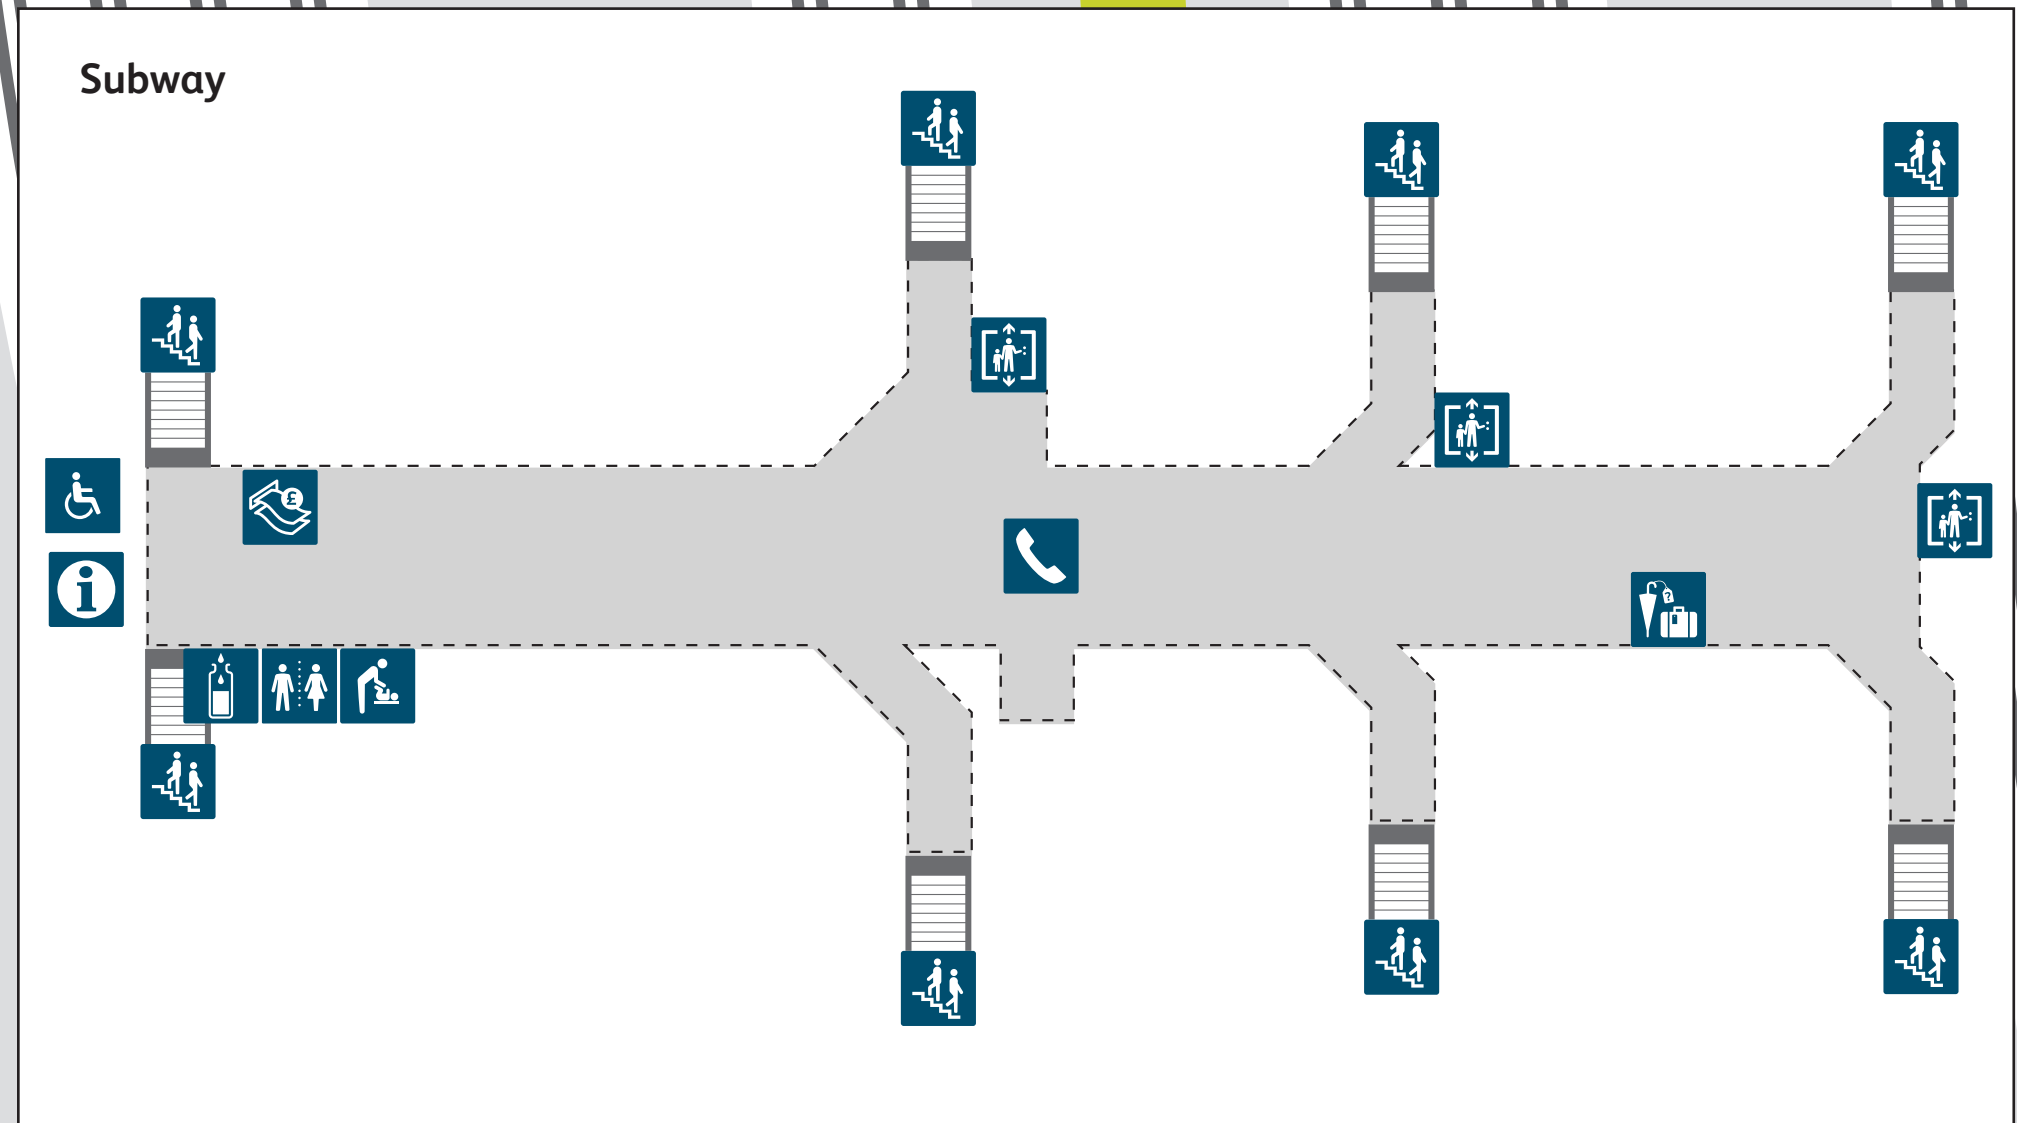

Bristol Temple Meads

Station map

Services and facilities

- Accessible toilets
- Baby Change Facilities
- Bike parking
- Buses
- Cash point
- Information
- Lift
- Lost property
- Parking
- Platform numbers
- Stairs
- Taxis
- Telephones
- Tickets
- Toilets
- Waiting room
- Water fountain