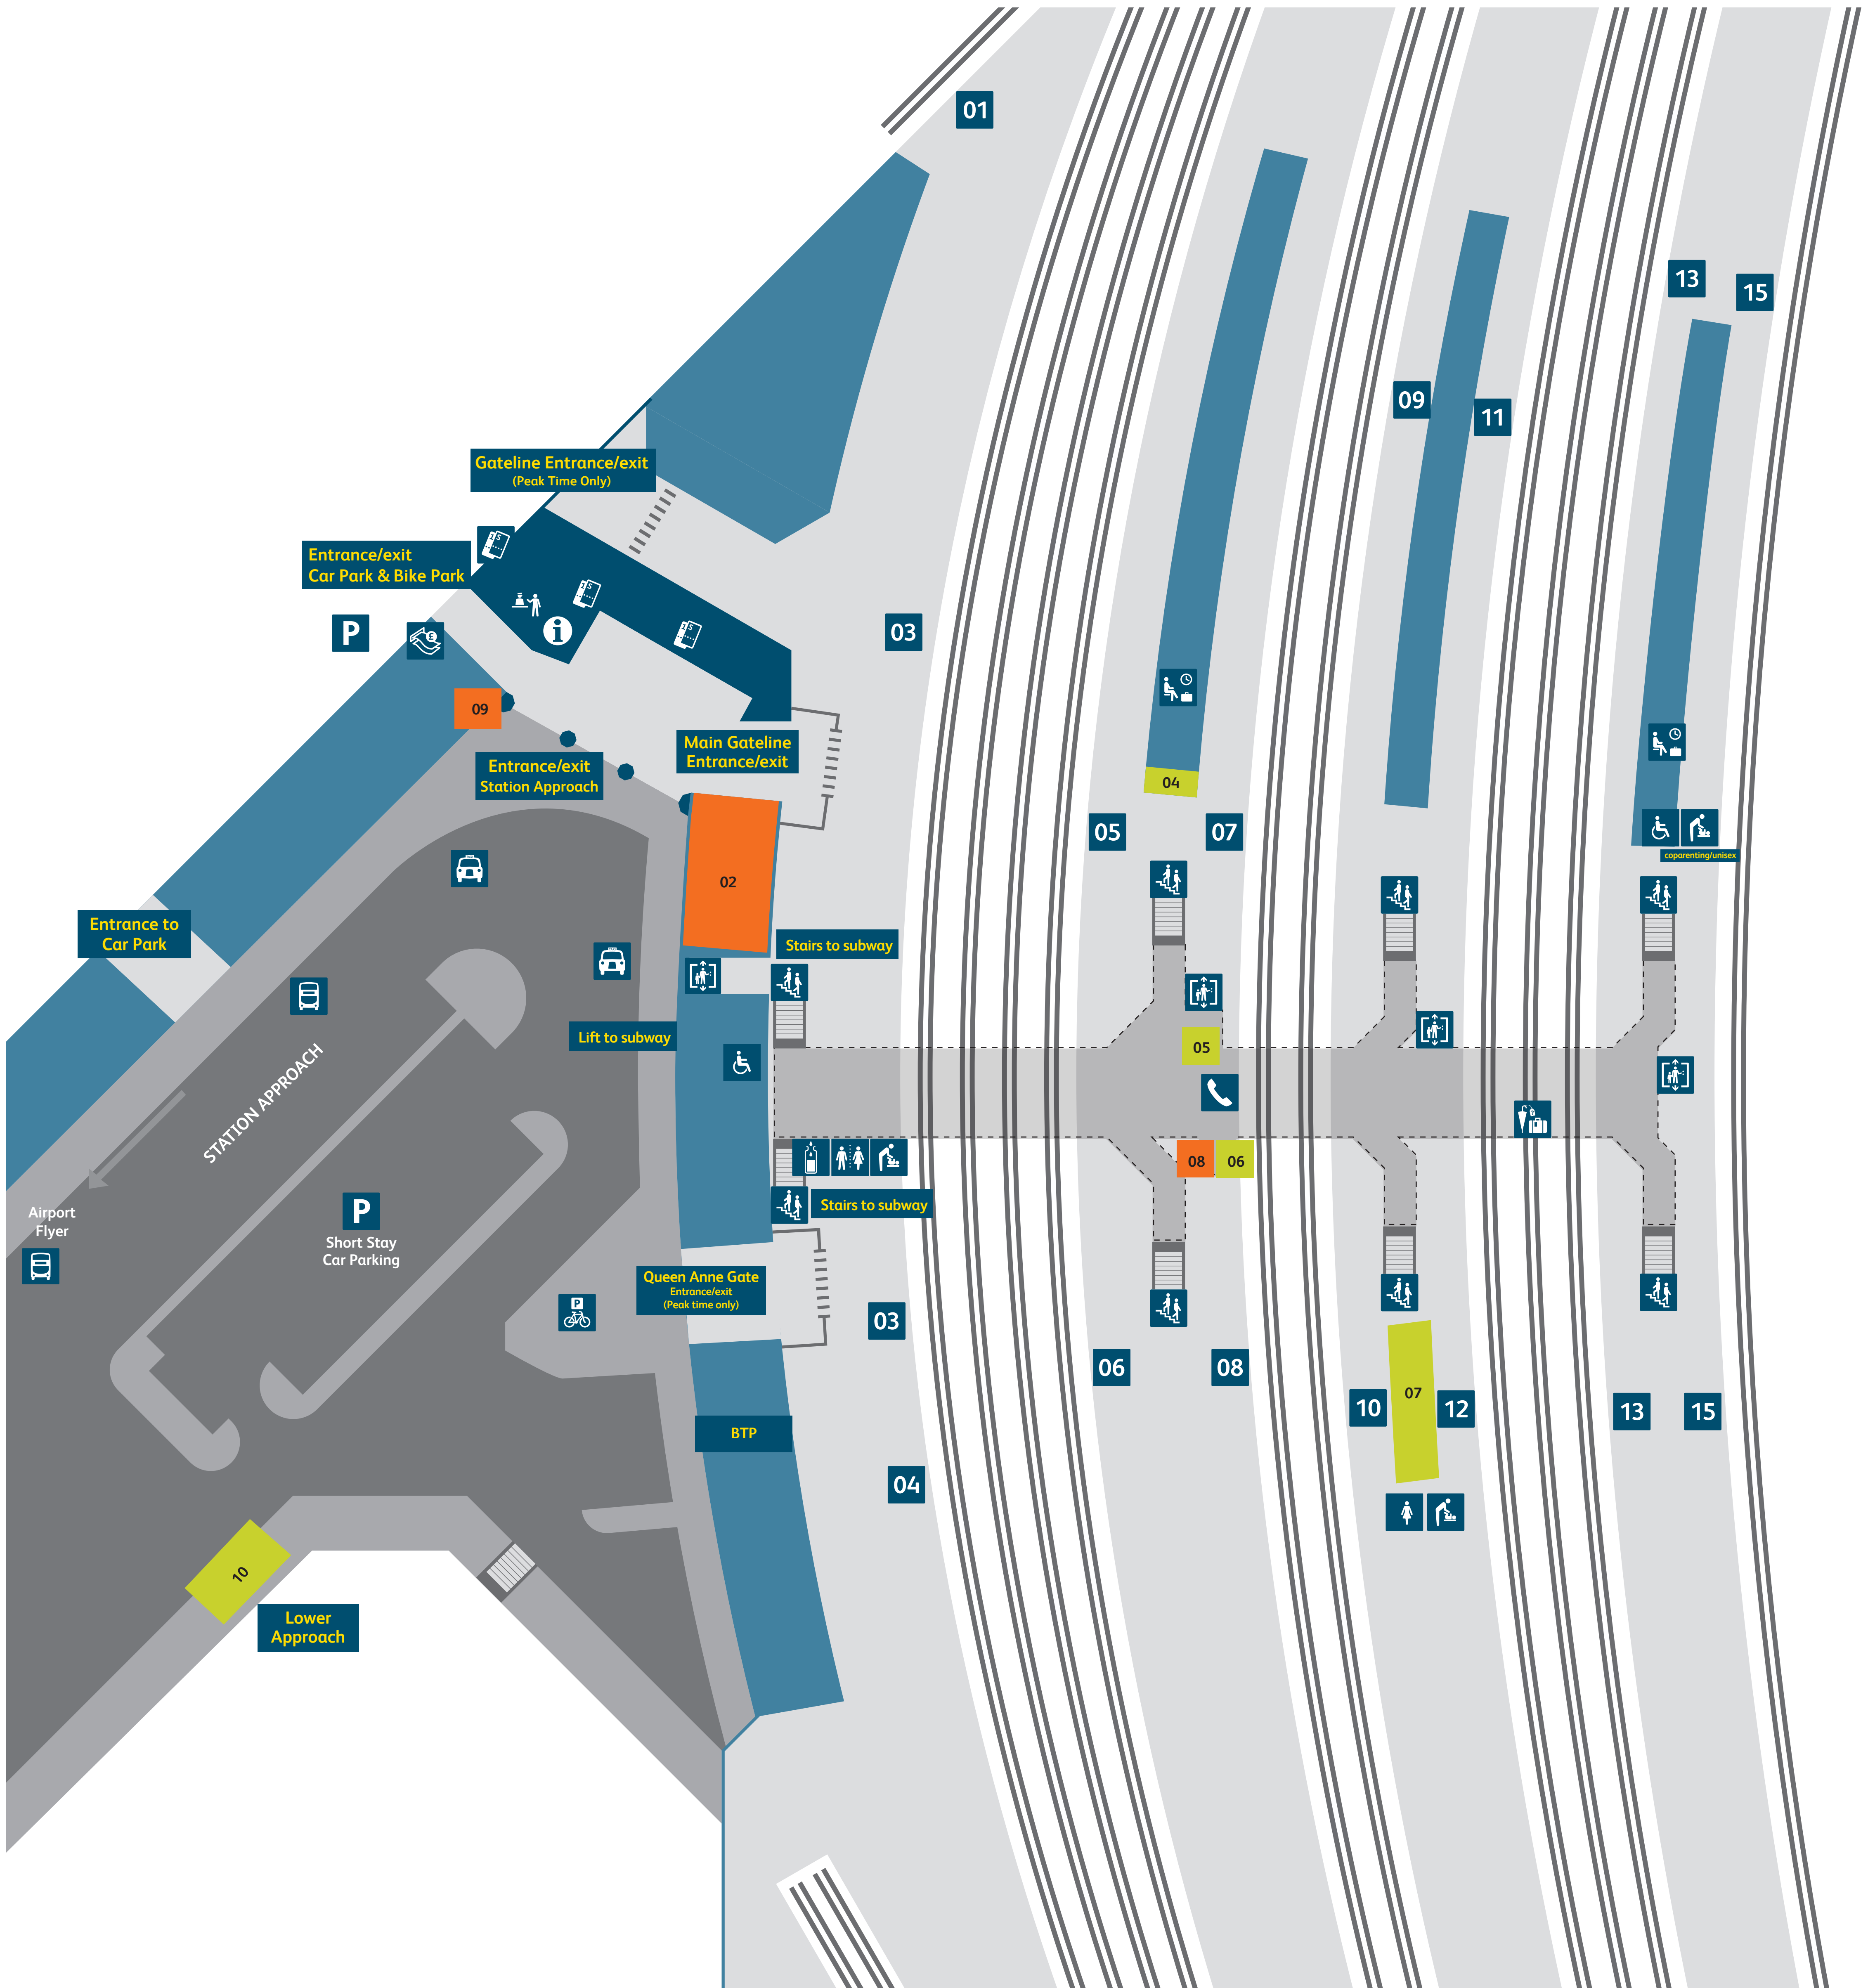

# Bristol Temple Meads

## Station map

### Services and facilities

- Accessible toilets
- Baby Change Facilities
- Bike parking
- Buses
- Cash point
- Information
- Lift
- Lost property
- Parking
- Platform numbers
- Stairs
- Station reception
- Taxis
- Telephones

- Tickets
- Toilets
- Waiting room
- Water fountain