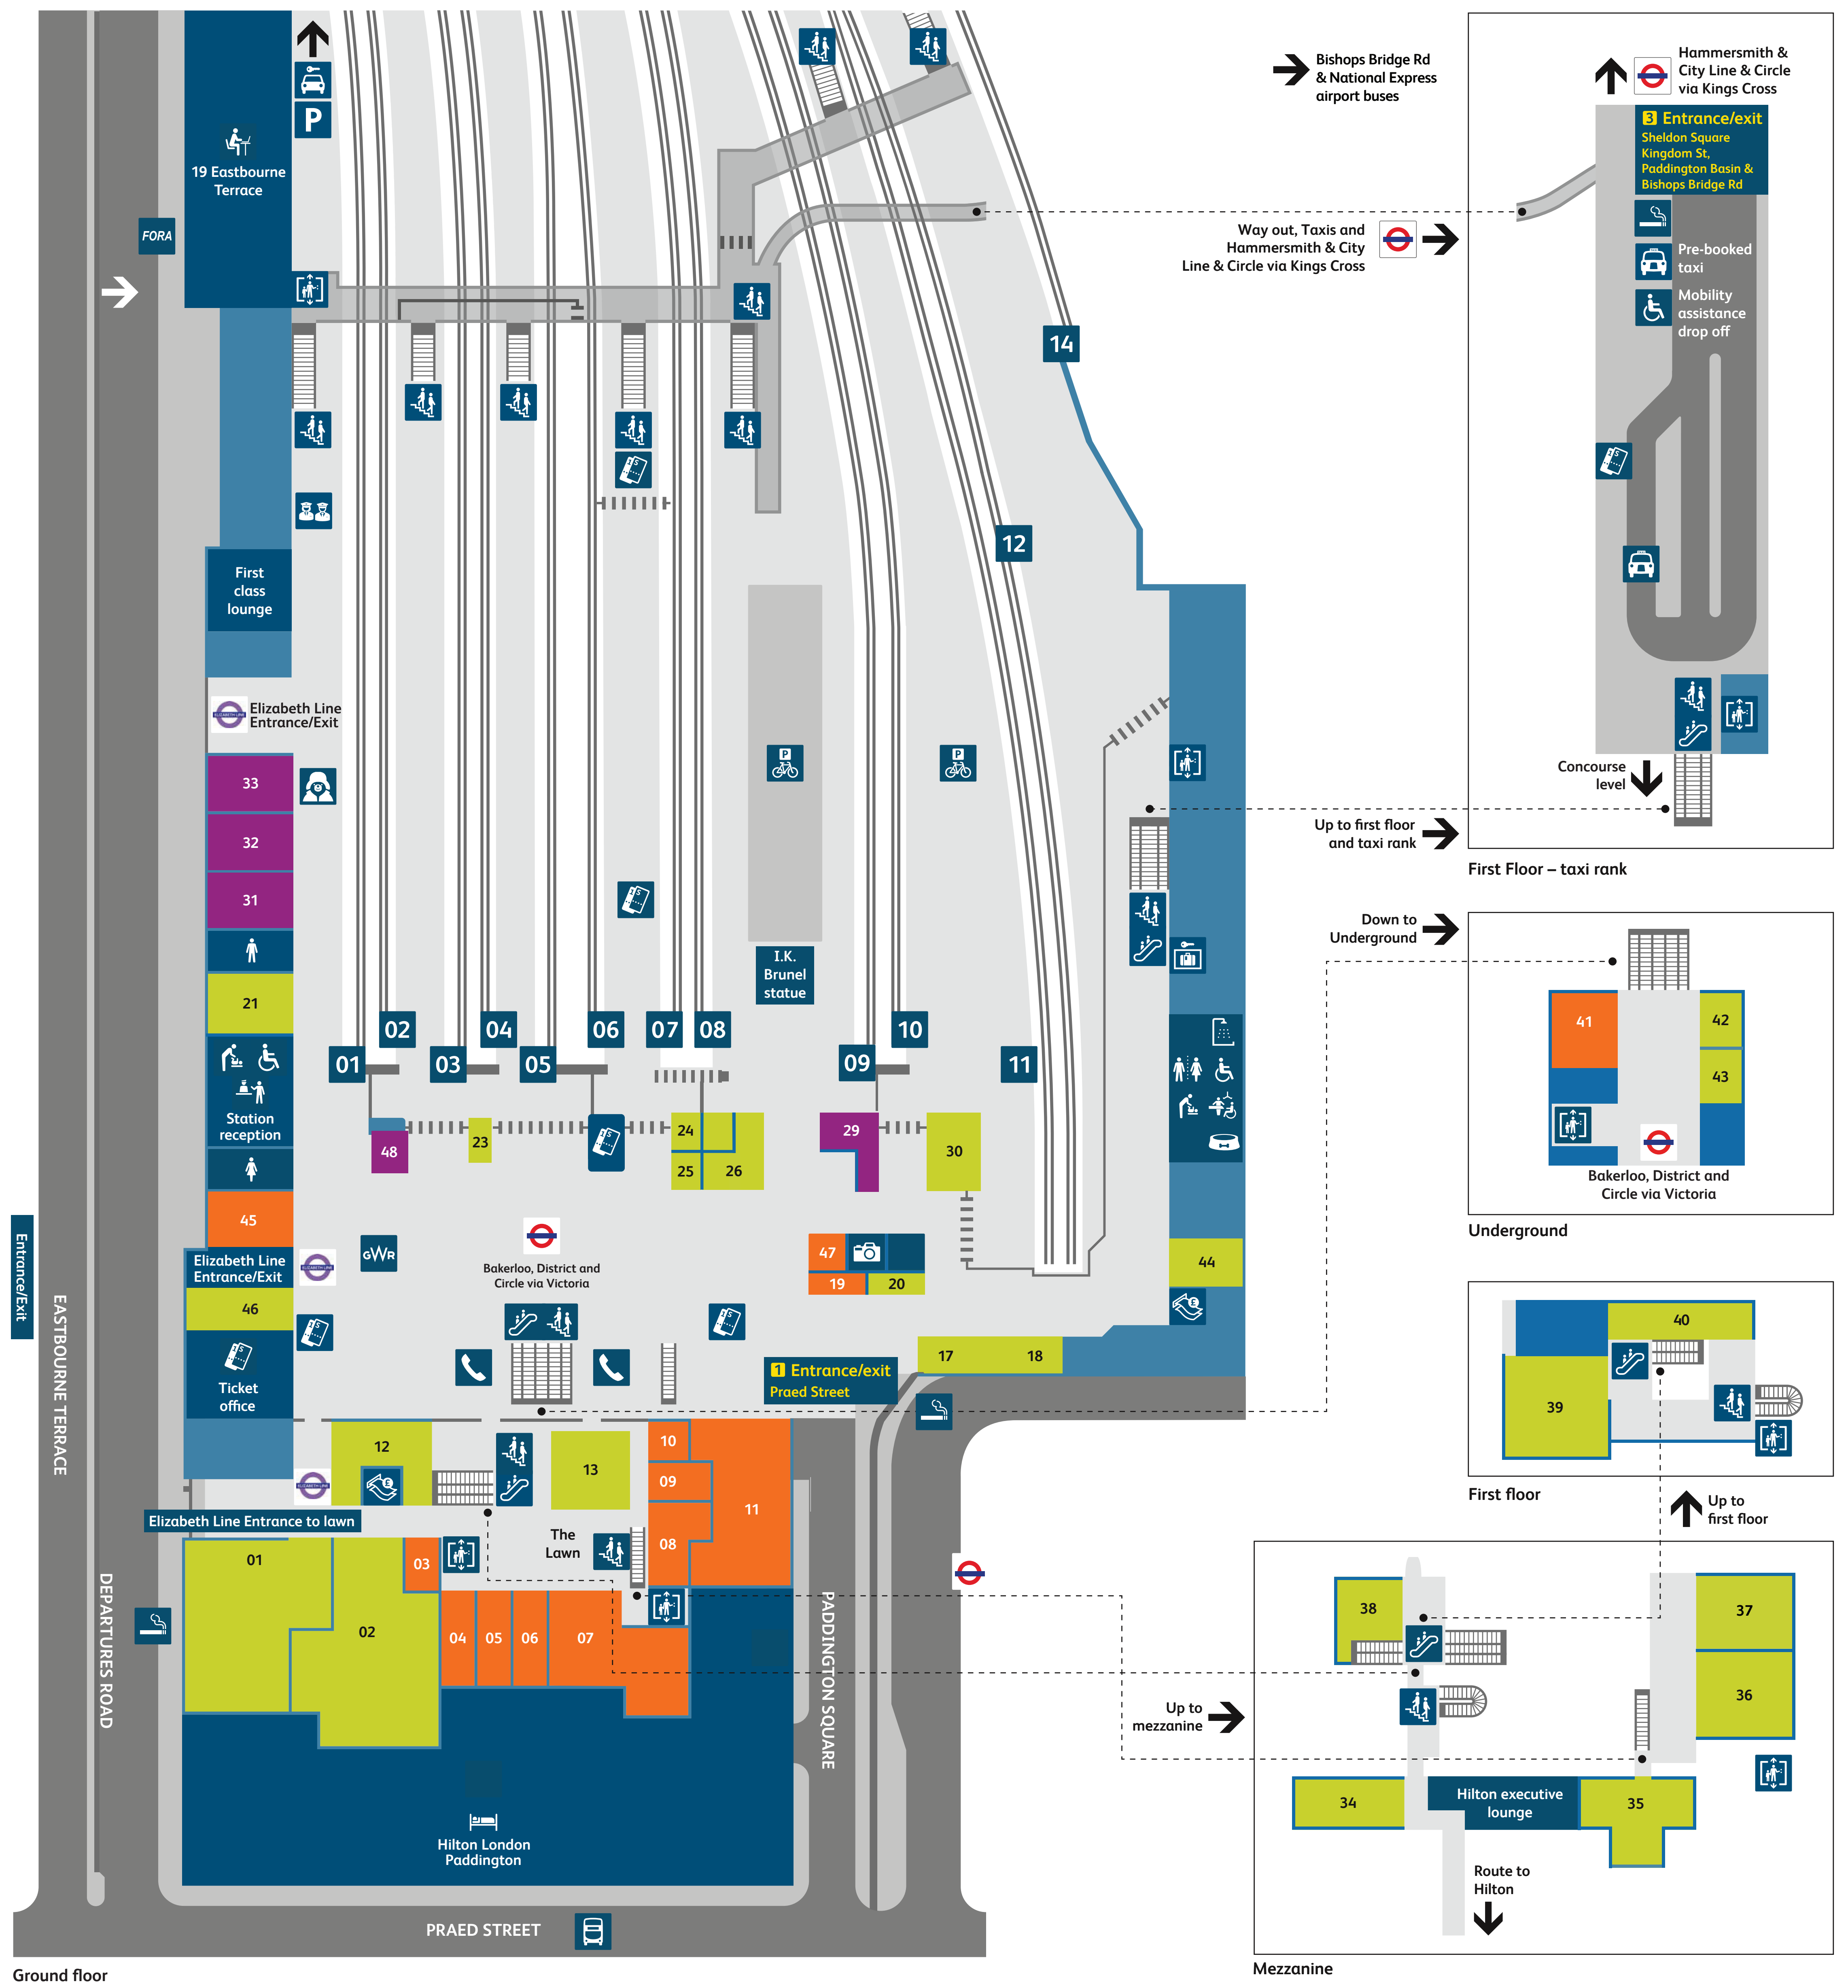

London Paddington Station map

Services and facilities

Accessible toilets	Paddington Bear statue
Baby change	Parking
Bike park	Photobooth
Buses	Platform numbers
Business centre	Shower area
Car hire	Smoking area
Cash point	Stairs
Changing place	Station reception
Currency exchange	Taxis
Escalators	Telephones
GWR information point	Fora Office Space
Hotel	Tickets
Left luggage / Concierge	Toilets
Lift	Vending machine
Lost property	Water Fountain
Mother and baby feeding	Waiting room
	Dog's drinking water
	War Memorial Statue

Fashion

Accessorize	05
Fat Face	04
Oliver Bonas	45
Health and Beauty	
Boots	07
Kiehl's	09
Lush	06
Gifting, Books and News	
Cards Galore	10
Hotel Chocolat	19
Isle of Flowers	03
Paddington Bear Shop	08
WHSmith	11 41
Money Services	
Travellex	47

Food to go

Barburrito	38
Burger King	27
Leon	36
M&S Simply Food	02
Sainsbury's Local	01
The Savanna	42
Wasabi	12
Coffee	
Caffè Nero	18 23
Caffè Ritazza	13
Costa Coffee	40
Flying Coffee Bean	35 46
Pret a Manger	21 44
Starbucks	34

Casual dining and bars

Cabin	37
Mad Bishop and Bear	39
The Beer House	30
Bakery	
Krispy Kreme	43
Millie's Cookies	20
Panopolis	24
The Pasty Shop	17
Upper Crust	25
Coming soon	
Coming soon	29 31 32 33 48